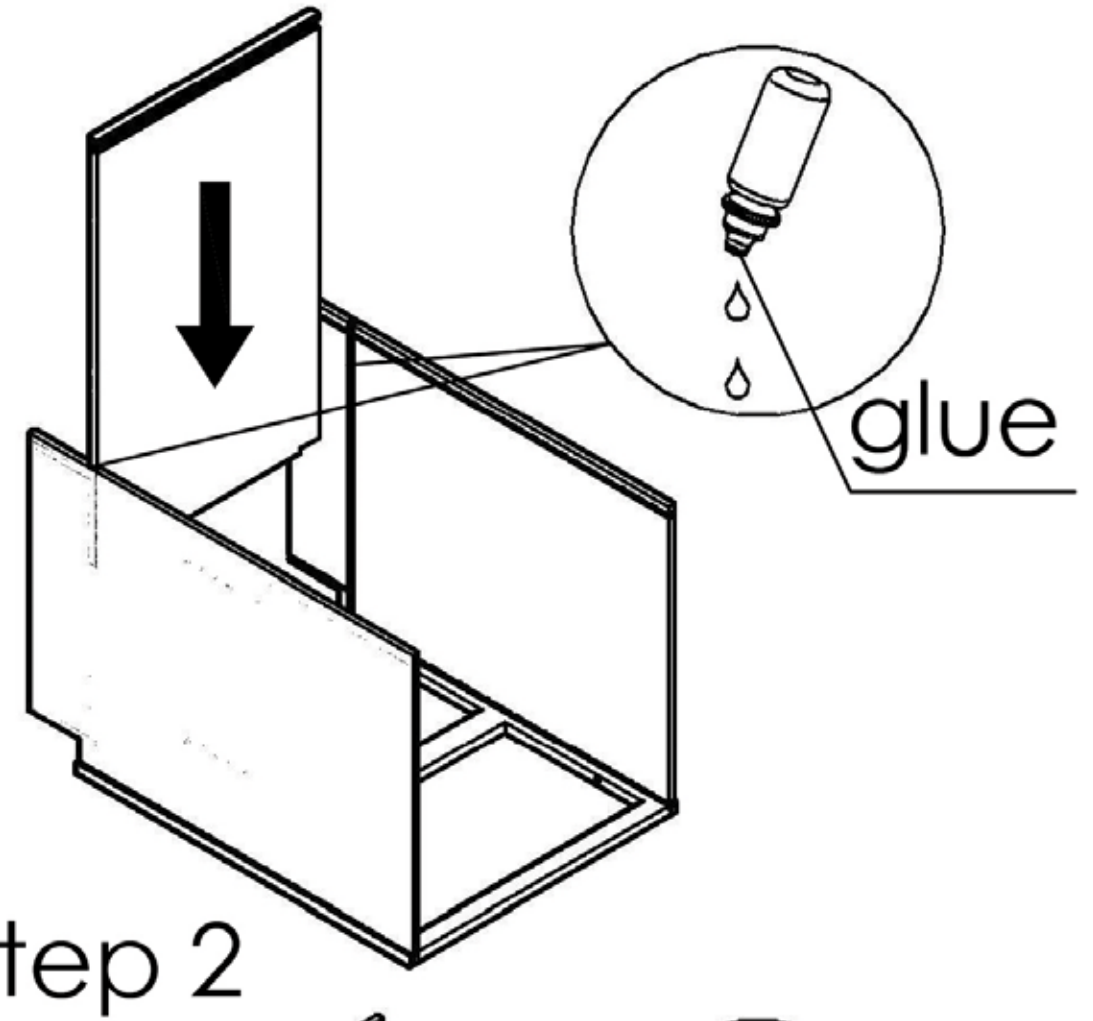

Assembly instructions

No	Picture	Specification	Qty	No	Picture	Specification	Qty
A		Screw $\varnothing 3 \times 1/2''$	52	E		Corner Bracket	4
B		L Bracket	4	F		Metal Clip	4
C		Drawer Glides	4	G		Bumper	8
D		Glide Connector	4