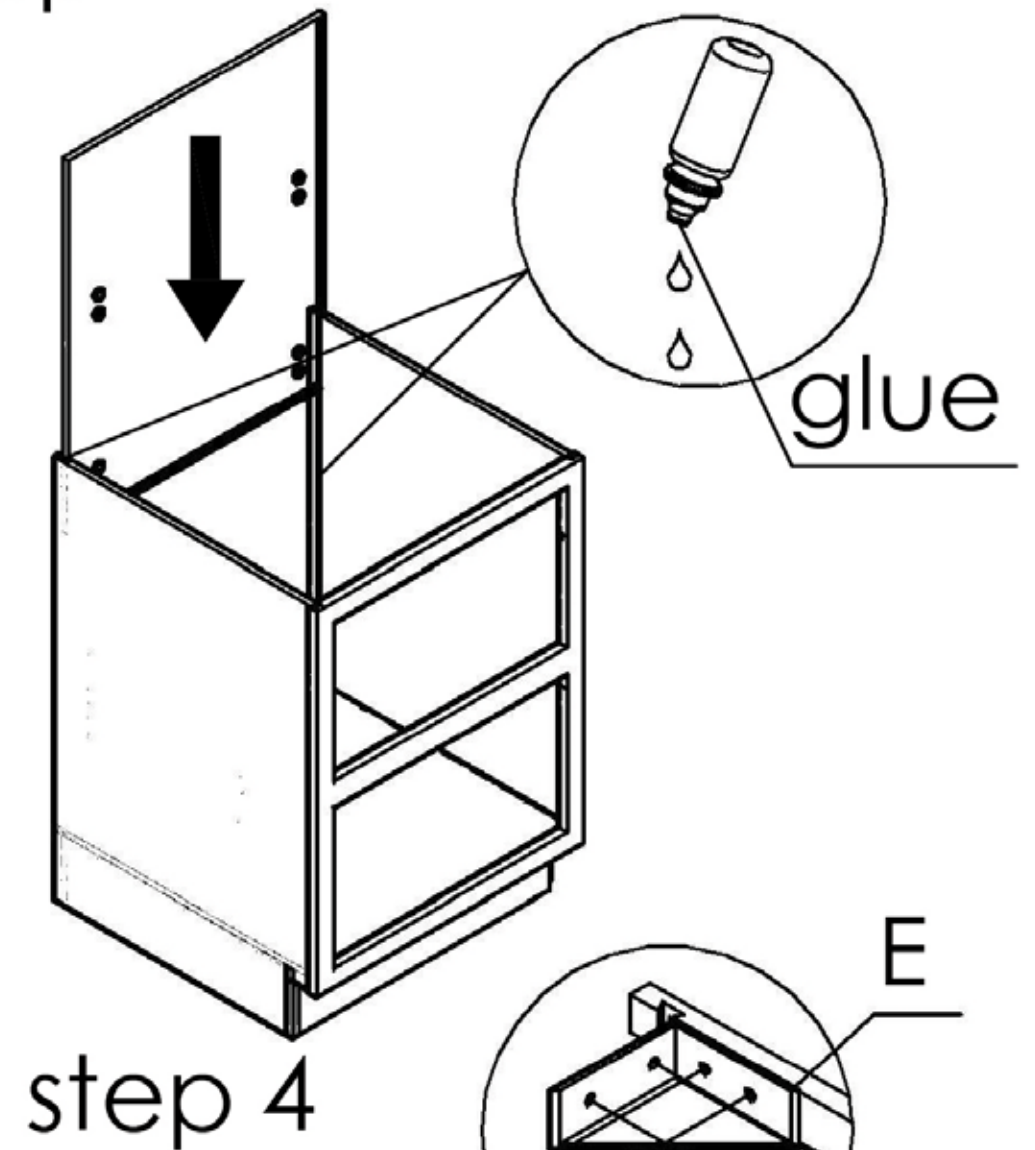

Assembly instructions

No	Picture	Specification	Qty	No	Picture	Specification	Qty
A		Screw $\varnothing 3 \times 1/2''$	52	E		Corner Bracket	4
B		L Bracket	4	F		Metal Clip	4
C		Drawer Glides	4	G		Bumper	8
D		Glide Connector	4