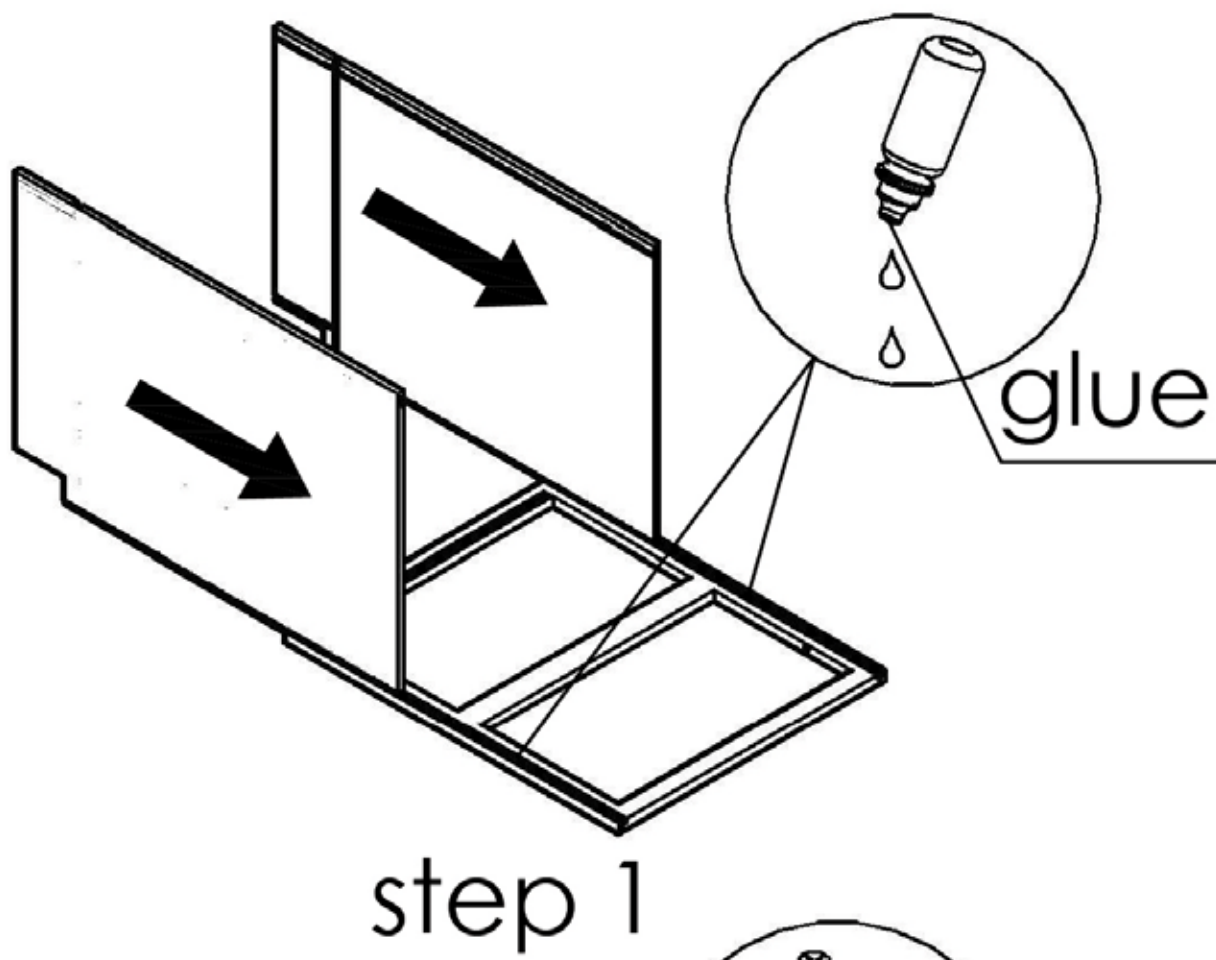

Assembly instructions

No	Picture	Specification	Qty	No	Picture	Specification	Qty
A		Screw $\varnothing 3 \times 1/2''$	52	E		Corner Bracket	4
B		L Bracket	4	F		Metal Clip	4
C		Drawer Glides	4	G		Bumper	8
D		Glide Connector	4