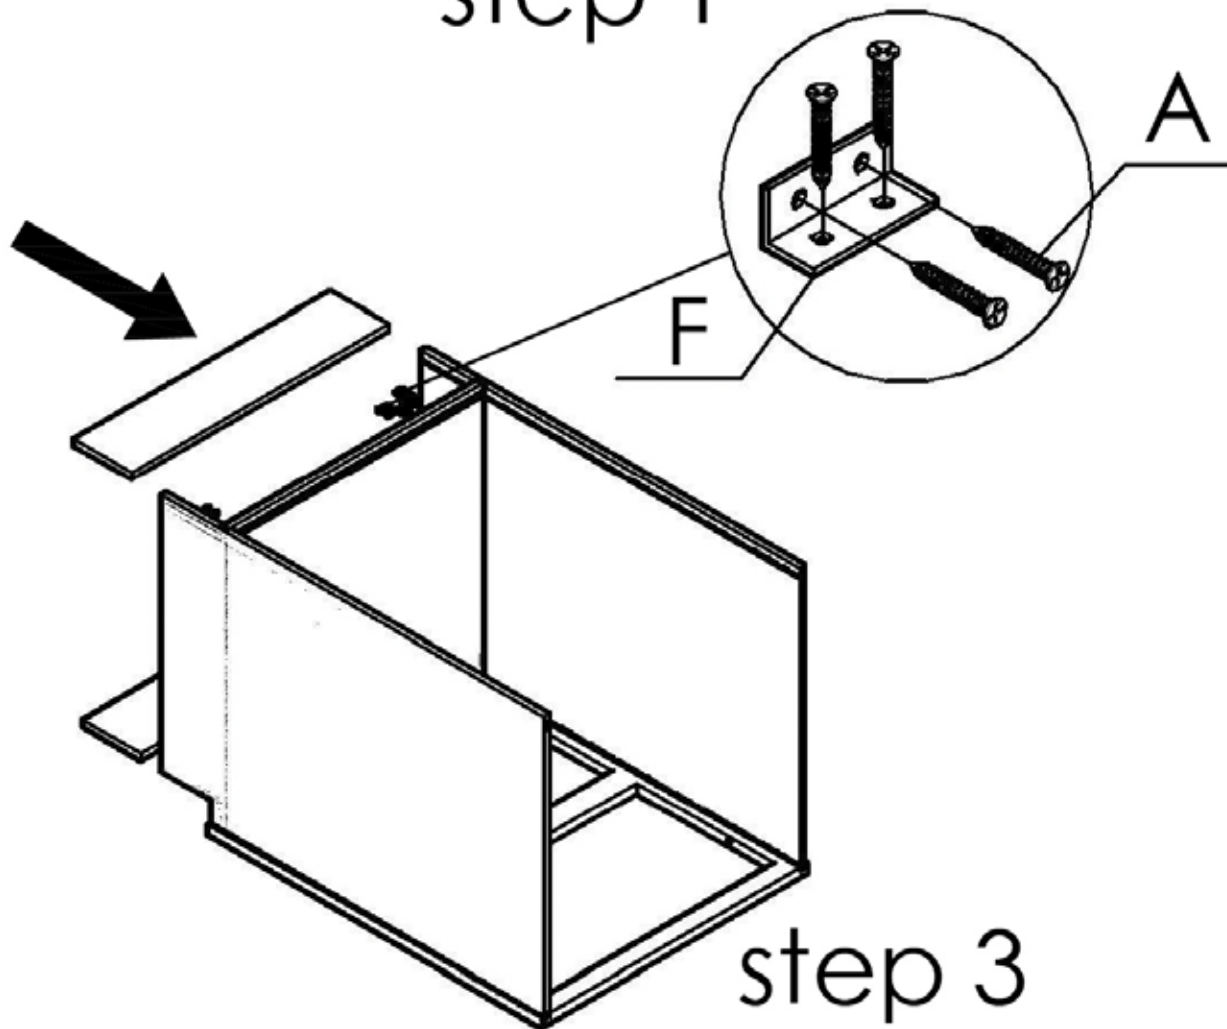

Assembly instructions

No	Picture	Specification	Qty	No	Picture	Specification	Qty
A		Screw $\varnothing 3 \times 1/2''$	52	E		Corner Bracket	4
B		L Bracket	4	F		Metal Clip	4
C		Drawer Glides	4	G		Bumper	8
D		Glide Connector	4