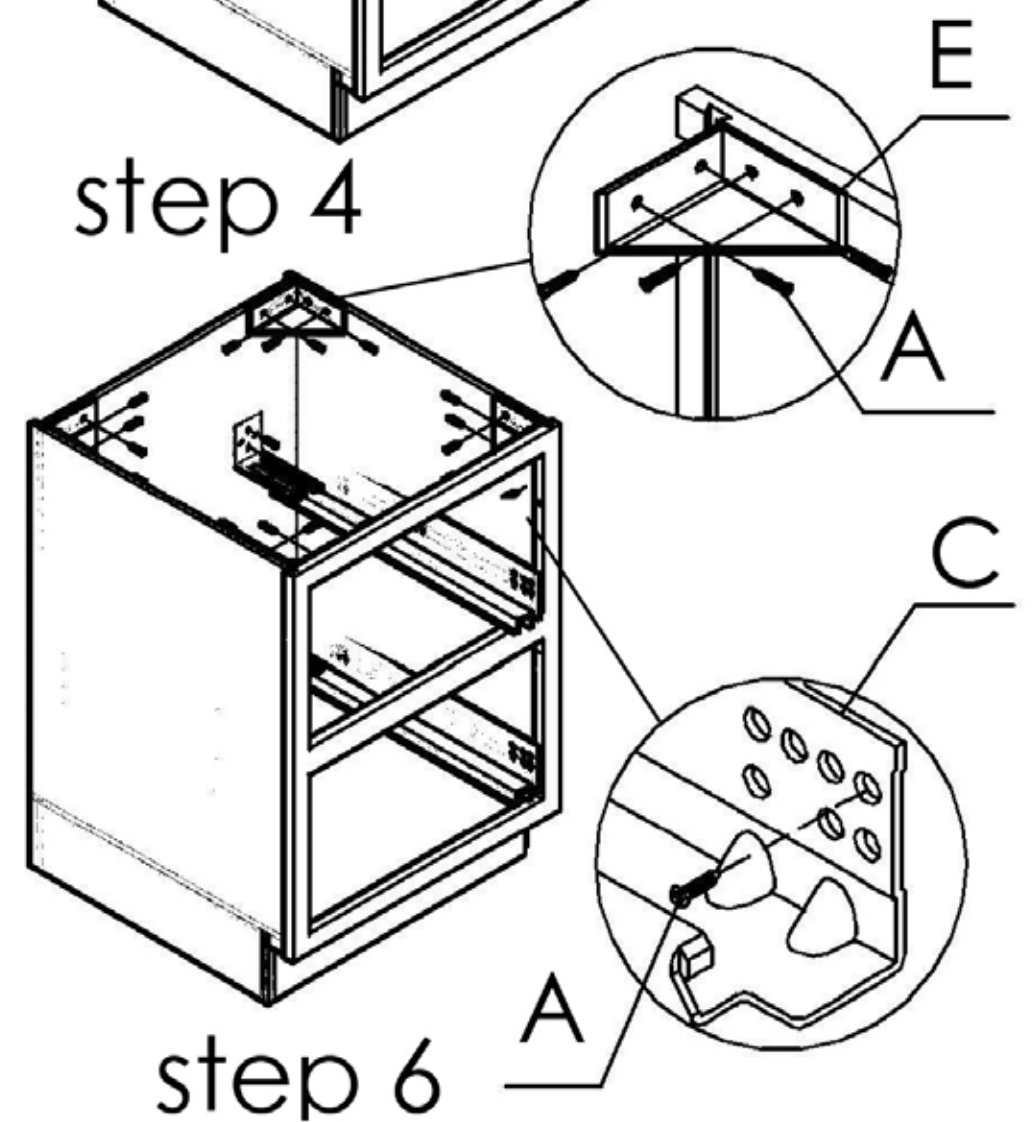

Assembly instructions

No	Picture	Specification	Qty	No	Picture	Specification	Qty
A		Screw $\varnothing 3 \times 1/2''$	52	E		Corner Bracket	4
B		L Bracket	4	F		Metal Clip	4
C		Drawer Glides	4	G		Bumper	8
D		Glide Connector	4