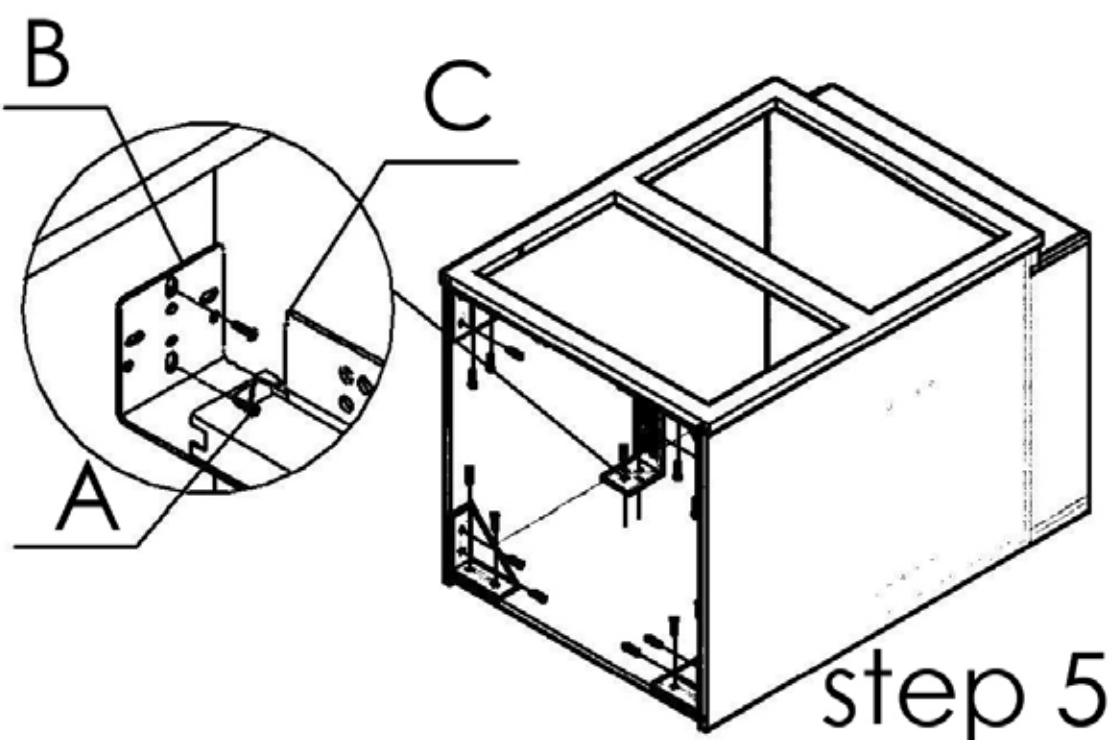

Assembly instructions

No	Picture	Specification	Qty	No	Picture	Specification	Qty
A		Screw $\varnothing 3 \times 1/2''$	52	E		Corner Bracket	4
B		L Bracket	4	F		Metal Clip	4
C		Drawer Glides	4	G		Bumper	8
D		Glide Connector	4