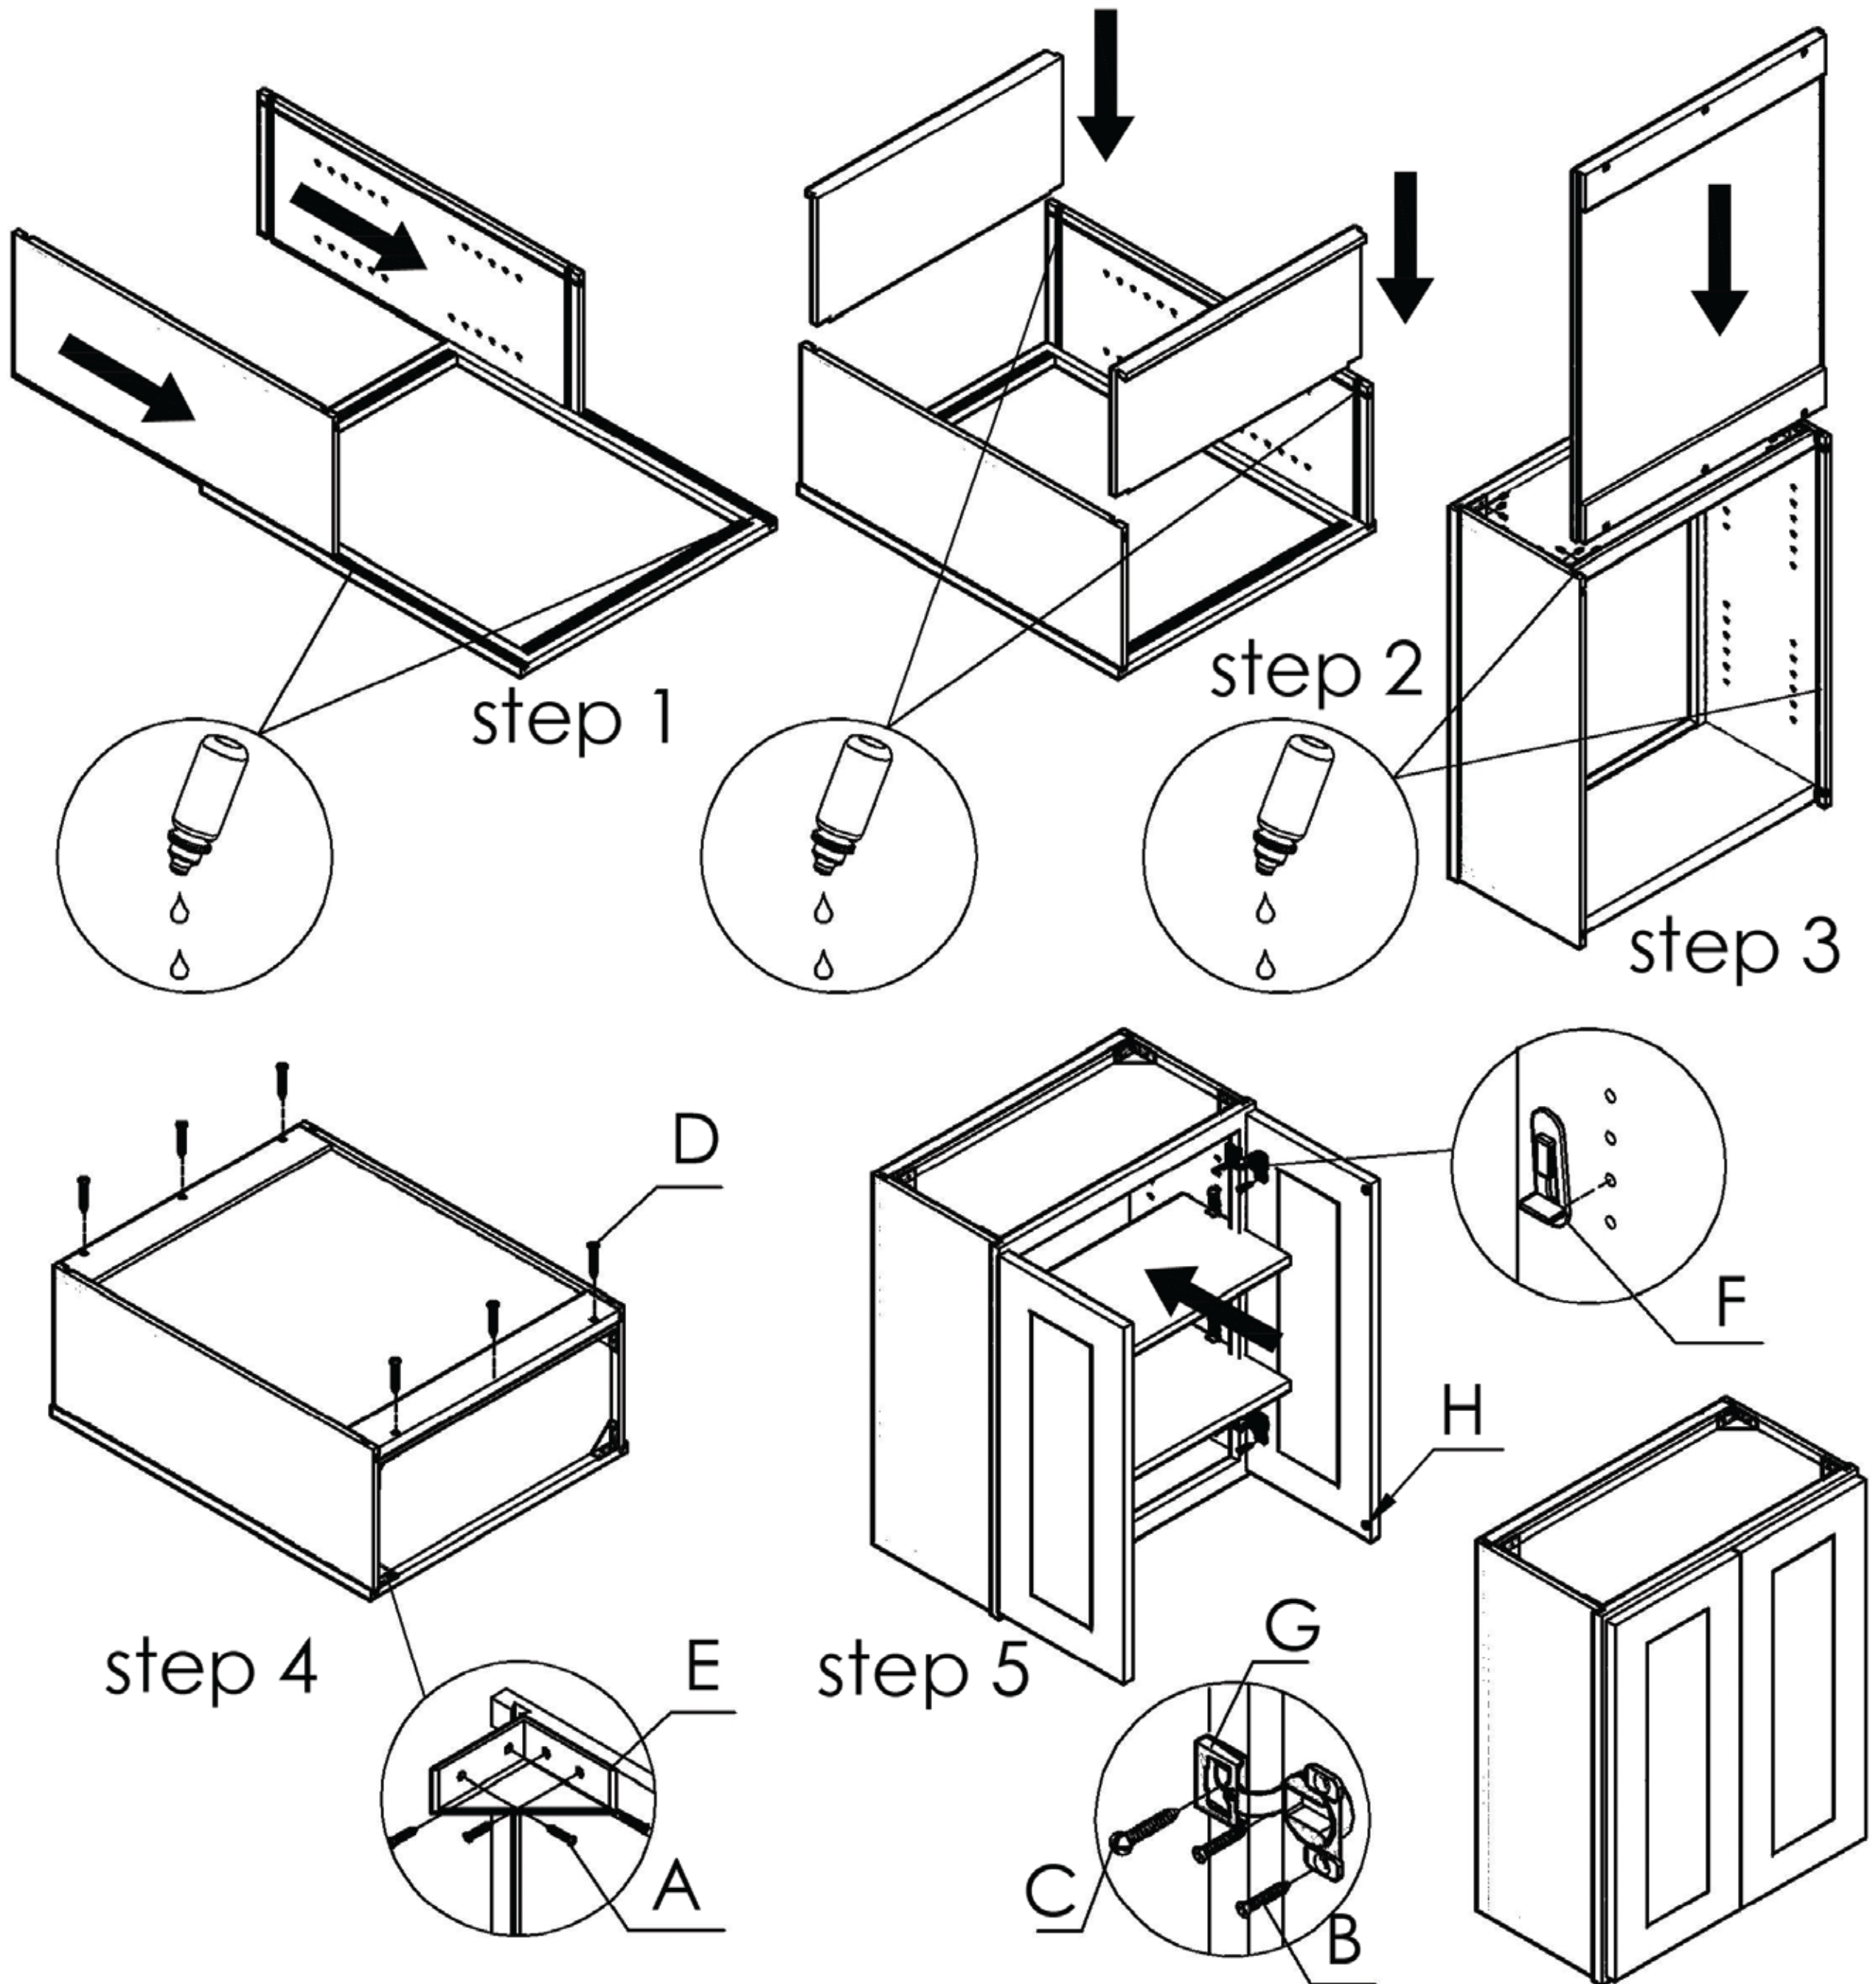

# Part List

W2430 WM2430GDFI WOF2430GDFI

Unit: inch

No	Picture	Specification	Qty
A		Screw $\varnothing 3 \times 1/2$ "	32
B		Screw $\varnothing 3 \times 5/8$ "	8
C		Screw $\varnothing 4 \times 5/8$ "	4
D		Screw $\varnothing 4 \times 1 \frac{3}{16}$ "	6
E		Corner Bracket	8
F		Shelf Clip	8
G		Hinges	4
H		Bumper	4

<p>1</p>  <p>Left Door</p>	<p>2</p>  <p>Right Door</p>	<p>3</p>  <p>Face Frame</p>
<p>4</p>  <p>Left Side Panel</p>	<p>5</p>  <p>Right Side Panel</p>	<p>6</p>  <p>Top Panel</p>
<p>7</p>  <p>Bottom Panel</p>	<p>8</p>  <p>Back Panel</p>	<p>9</p>  <p>Shelf</p>
 <p>A B C D</p>		

# Assembly instructions

No	Picture	Specification	Qty	No	Picture	Specification	Qty
A		Screw $\varnothing 3 \times 1/2$ "	32	E		Corner Bracket	8
B		Screw $\varnothing 3 \times 5/8$ "	8	F		Shelf Clip	8
C		Screw $\varnothing 4 \times 5/8$ "	4	G		Hinges	4
D		Screw $\varnothing 4 \times 1 \frac{3}{16}$ "	6	H		Bumper	4