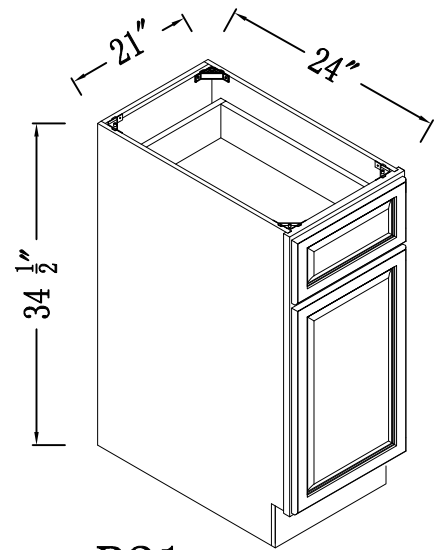

# PART LIST

NO.	Picture	Specification	Qty
A		Screws $\text{Ø}3 \times 1/2"$	56
B		Screws $\text{Ø}4 \times 1"$	2
C		L Bracket	2
D		Drawer Glides	2
E		Glide Connector	2
F		Corner Brackets	4
G		Metal Clip	12
H		Shelf Clips	4
I		Hinges	2
J		Screws $\text{Ø}4 \times 3/4"$	2
K		Screws $\text{Ø}4 \times 5/8"$	4

B21

Unit: inch

1  22" x 20 1/2"	2  21" x 30"	3  20 1/2" x 6 3/4"	4  17 1/2" x 4 5/16"	5  20 1/2" x 4 5/16"
Door	Face frame	Drawer face	Drawer back	Drawer Side
6  16 3/16" x 20 1/16"	7  20" x 31 7/8"	8  23 3/8" x 34 1/2"	9  23 3/8" x 34 1/2"	10  19 15/16" x 22 15/16"
Drawer bottom	Back board	Left Side Panel	Right Side Panel	Bottom
15  19 1/4" x 11 13/16"	16  20 1/2" x 4 1/2"			
Shelf	Face TK			