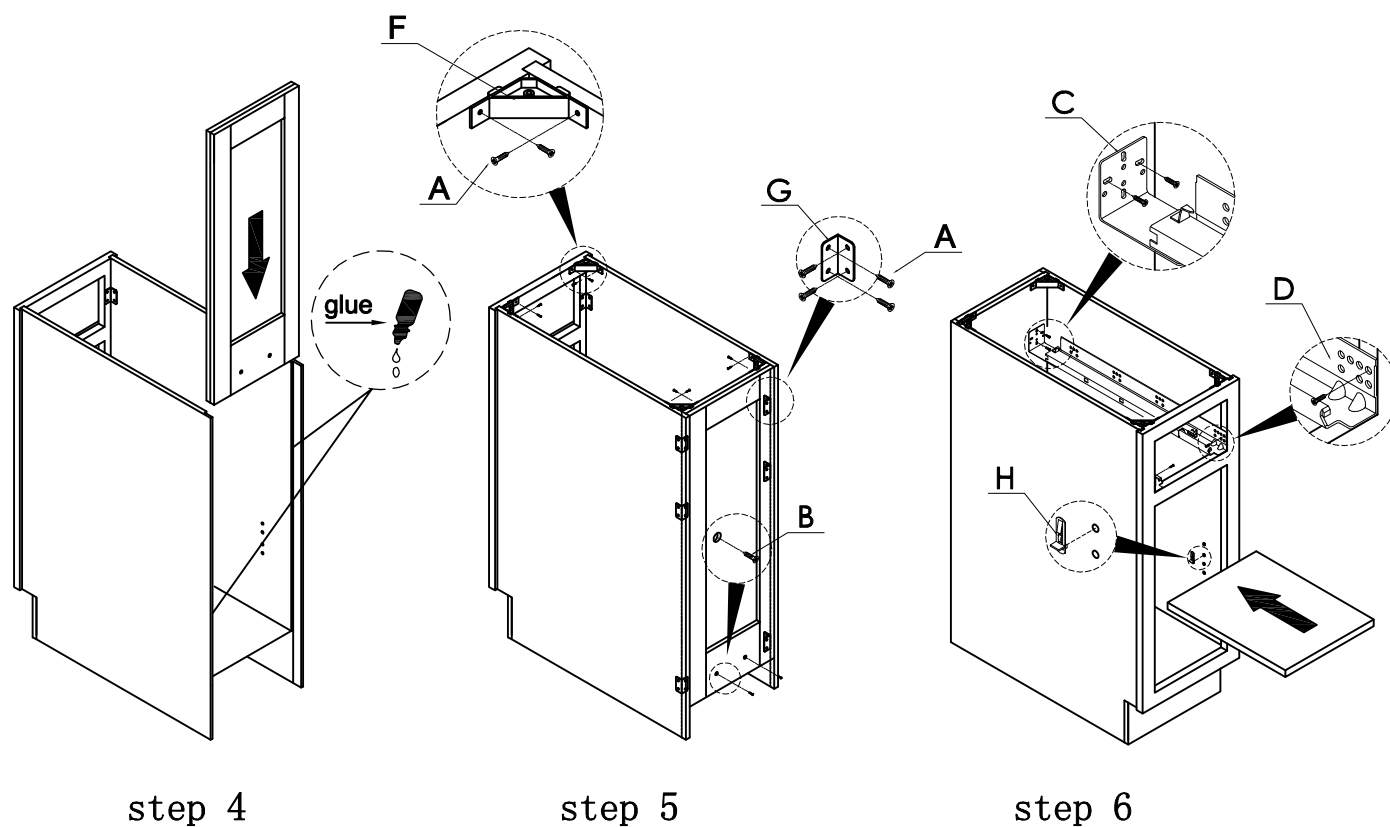

# PART LIST

NO.	Picture	Specification	Qty
A		Screws $\text{Ø}3 \times 1/2"$	56
B		Screws $\text{Ø}4 \times 1"$	2
C		L Bracket	2
D		Drawer Glides	2
E		Glide Connector	2
F		Corner Brackets	4
G		Metal Clip	12
H		Shelf Clips	4
I		Hinges	2
J		Screws $\text{Ø}4 \times 3/4"$	2
K		Screws $\text{Ø}4 \times 5/8"$	4

B21

Unit: inch

1  22" x 20 1/2"	2  21" x 30"	3  20 1/2" x 6 3/4"	4  17 1/2" x 4 5/16"	5  20 1/2" x 4 5/16"
Door	Face frame	Drawer face	Drawer back	Drawer Side
6  16 3/16" x 20 1/16"	7  20" x 31 7/8"	8  23 3/8" x 34 1/2"	9  23 3/8" x 34 1/2"	10  19 15/16" x 22 15/16"
Drawer bottom	Back board	Left Side Panel	Right Side Panel	Bottom
15  19 1/4" x 11 13/16"	16  20 1/2" x 4 1/2"			
Shelf	Face TK			

# Assembly instructions

NO.	PICTURE	SIZE	QTY	NO.	PICTURE	SIZE	QTY
A		Screws $\text{\O}3 \times 1/2''$	56	G		Metal Clip	12
B		Screws $\text{\O}4 \times 1''$	2	H		Shelf Clip	4
C		L Bracket	2	I		Hinges	2
D		Drawer Glides	2	J		Screws $\text{\O}4 \times 3/4''$	2
E		Glide Connector	2	K		Screws $\text{\O}4 \times 5/8''$	4
F		Corner Brackets	4				