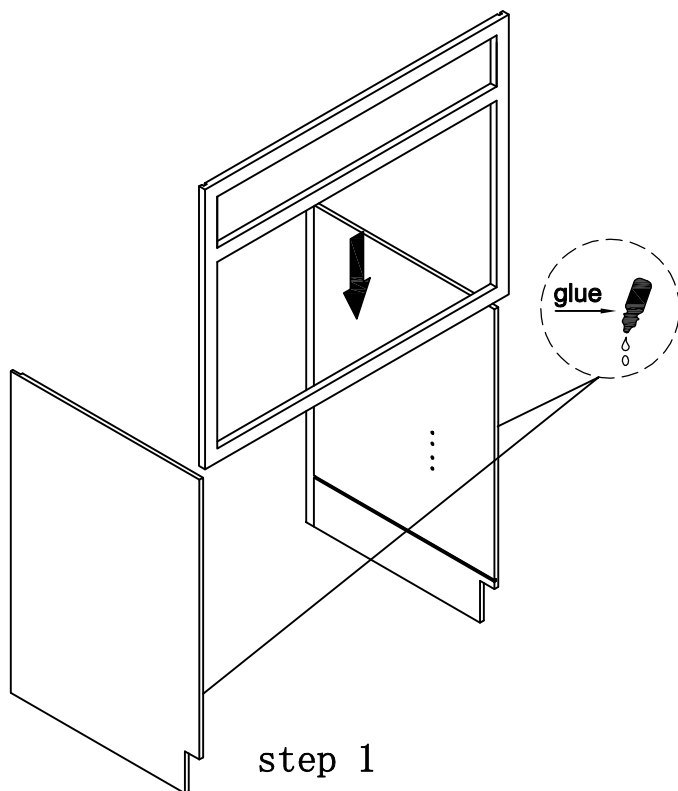

Assembly instructions

NO.	PICTURE	SIZE	QTY	NO.	PICTURE	SIZE	QTY
A		Screws $\text{Ø}3 \times 1/2''$	56	F		Metal Clip	12
B		Screws $\text{Ø}4 \times 5/8''$	12	G		Shelf Clip	4
C		Screws $\text{Ø}4 \times 1''$	3	H		Hinges	4
D		Drawer Glides	1	I		Screws $\text{Ø}4 \times 3/4''$	4
E		Corner Brackets	4	J		Screws $\text{Ø}4 \times 5/8''$	8