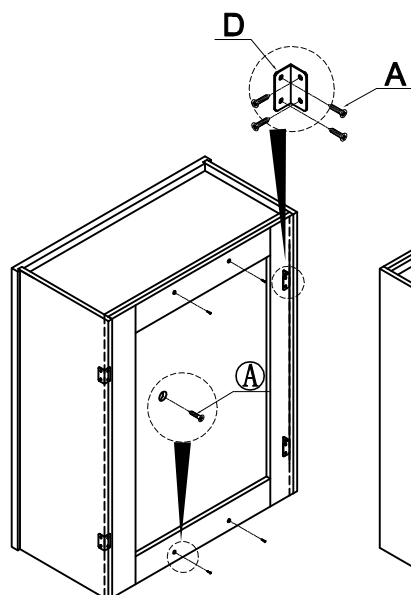

Assembly instructions

NO.	PICTURE	SIZE	QTY	NO.	PICTURE	SIZE	QTY
A		Screws $\text{Ø}3 \times 1/2''$	32	E		Hinges	4
B		Screws $\text{Ø}4 \times 1''$	4	F		Screws $\text{Ø}4 \times 3/4''$	4
C		Shelf Clip	8	G		Screws $\text{Ø}4 \times 5/8''$	8
D		Metal Clip	8				

step 2

step 4