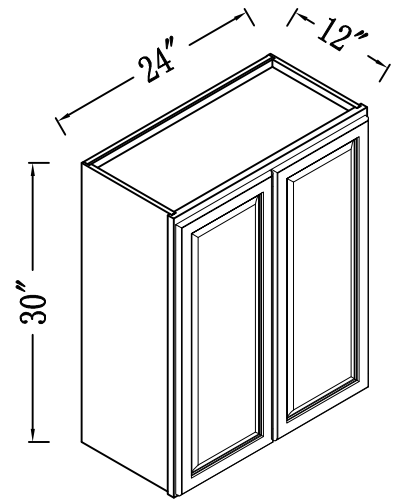

PART LIST

| NO. | Picture | Specification | Qty |
|-----|---|--------------------------|-----|
| A |  | Screws $\text{Ø}3*1/2''$ | 32 |
| B |  | Screws $\text{Ø}4*1''$ | 4 |
| C |  | Shelf Clips | 8 |
| D |  | Metal Clip | 8 |
| E |  | Hinges | 4 |
| F |  | Screws $\text{Ø}4*3/4''$ | 4 |
| G |  | Screws $\text{Ø}4*5/8''$ | 8 |
| | | | |

W2430

WM2430GDFI

Unit: inch

| | | | | |
|---|--|---|--|--|
| <p>1</p>  <p>Door</p> | <p>2</p>  <p>Face frame</p> | <p>3</p>  <p>Left Side Panel</p> | <p>4</p>  <p>Right Side Panel</p> | <p>5</p>  <p>Back board</p> |
| <p>6</p>  <p>Top Panel</p> | <p>7</p>  <p>Bottom Panel</p> |  <p>Shelf</p> | | |