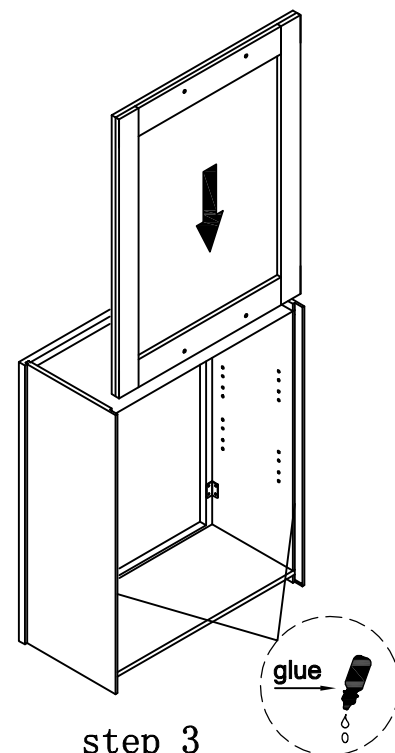

Assembly instructions

NO.	PICTURE	SIZE	QTY	NO.	PICTURE	SIZE	QTY
A		Screws $\text{Ø}3 \times 1/2''$	32	E		Hinges	4
B		Screws $\text{Ø}4 \times 1''$	4	F		Screws $\text{Ø}4 \times 3/4''$	4
C		Shelf Clip	8	G		Screws $\text{Ø}4 \times 5/8''$	8
D		Metal Clip	8				

step 2

step 3

step 4