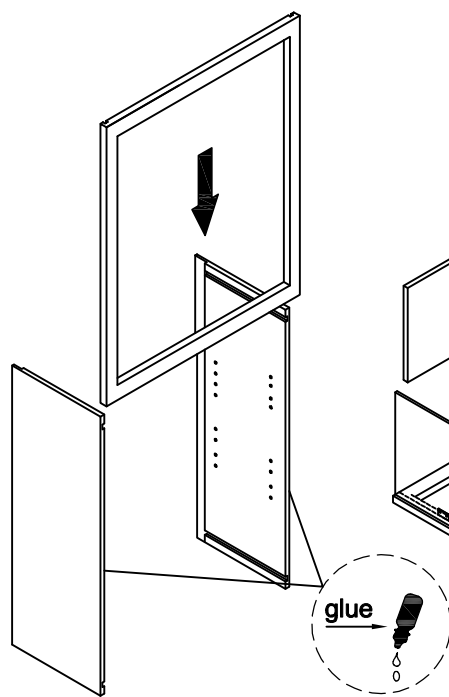

PART LIST

| NO. | Picture | Specification | Qty |
|-----|---|--------------------------|-----|
| A |  | Screws $\text{Ø}3*1/2''$ | 32 |
| B |  | Screws $\text{Ø}4*1''$ | 4 |
| C |  | Shelf Clips | 8 |
| D |  | Metal Clip | 8 |
| E |  | Hinges | 4 |
| F |  | Screws $\text{Ø}4*3/4''$ | 4 |
| G |  | Screws $\text{Ø}4*5/8''$ | 8 |
| | | | |

W2430

WM2430GDFI

Unit: inch

| | | | | |
|---|--|---|--|--|
| <p>1</p>  <p>Door</p> | <p>2</p>  <p>Face frame</p> | <p>3</p>  <p>Left Side Panel</p> | <p>4</p>  <p>Right Side Panel</p> | <p>5</p>  <p>Back board</p> |
| <p>6</p>  <p>Top Panel</p> | <p>7</p>  <p>Bottom Panel</p> |  <p>Shelf</p> | | |

Assembly instructions

| NO. | PICTURE | SIZE | QTY | NO. | PICTURE | SIZE | QTY |
|-----|---|---------------------------------|-----|-----|--|---------------------------------|-----|
| A |  | Screws $\text{Ø}3 \times 1/2''$ | 32 | E |  | Hinges | 4 |
| B |  | Screws $\text{Ø}4 \times 1''$ | 4 | F |  | Screws $\text{Ø}4 \times 3/4''$ | 4 |
| C |  | Shelf Clip | 8 | G |  | Screws $\text{Ø}4 \times 5/8''$ | 8 |
| D |  | Metal Clip | 8 | | | | |