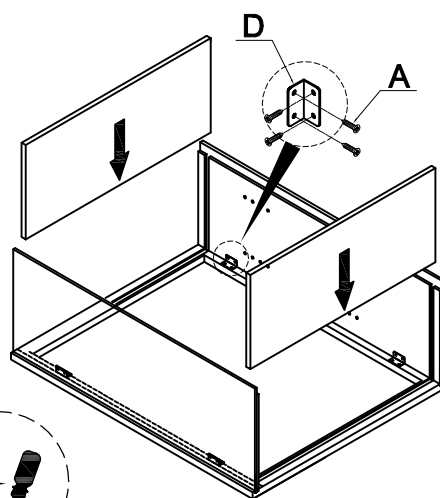

Assembly instructions

NO.	PICTURE	SIZE	QTY	NO.	PICTURE	SIZE	QTY
A		Screws $\text{Ø}3 \times 1/2''$	32	E		Hinges	4
B		Screws $\text{Ø}4 \times 1''$	4	F		Screws $\text{Ø}4 \times 3/4''$	4
C		Shelf Clip	8	G		Screws $\text{Ø}4 \times 5/8''$	8
D		Metal Clip	8				

step 2

step 4