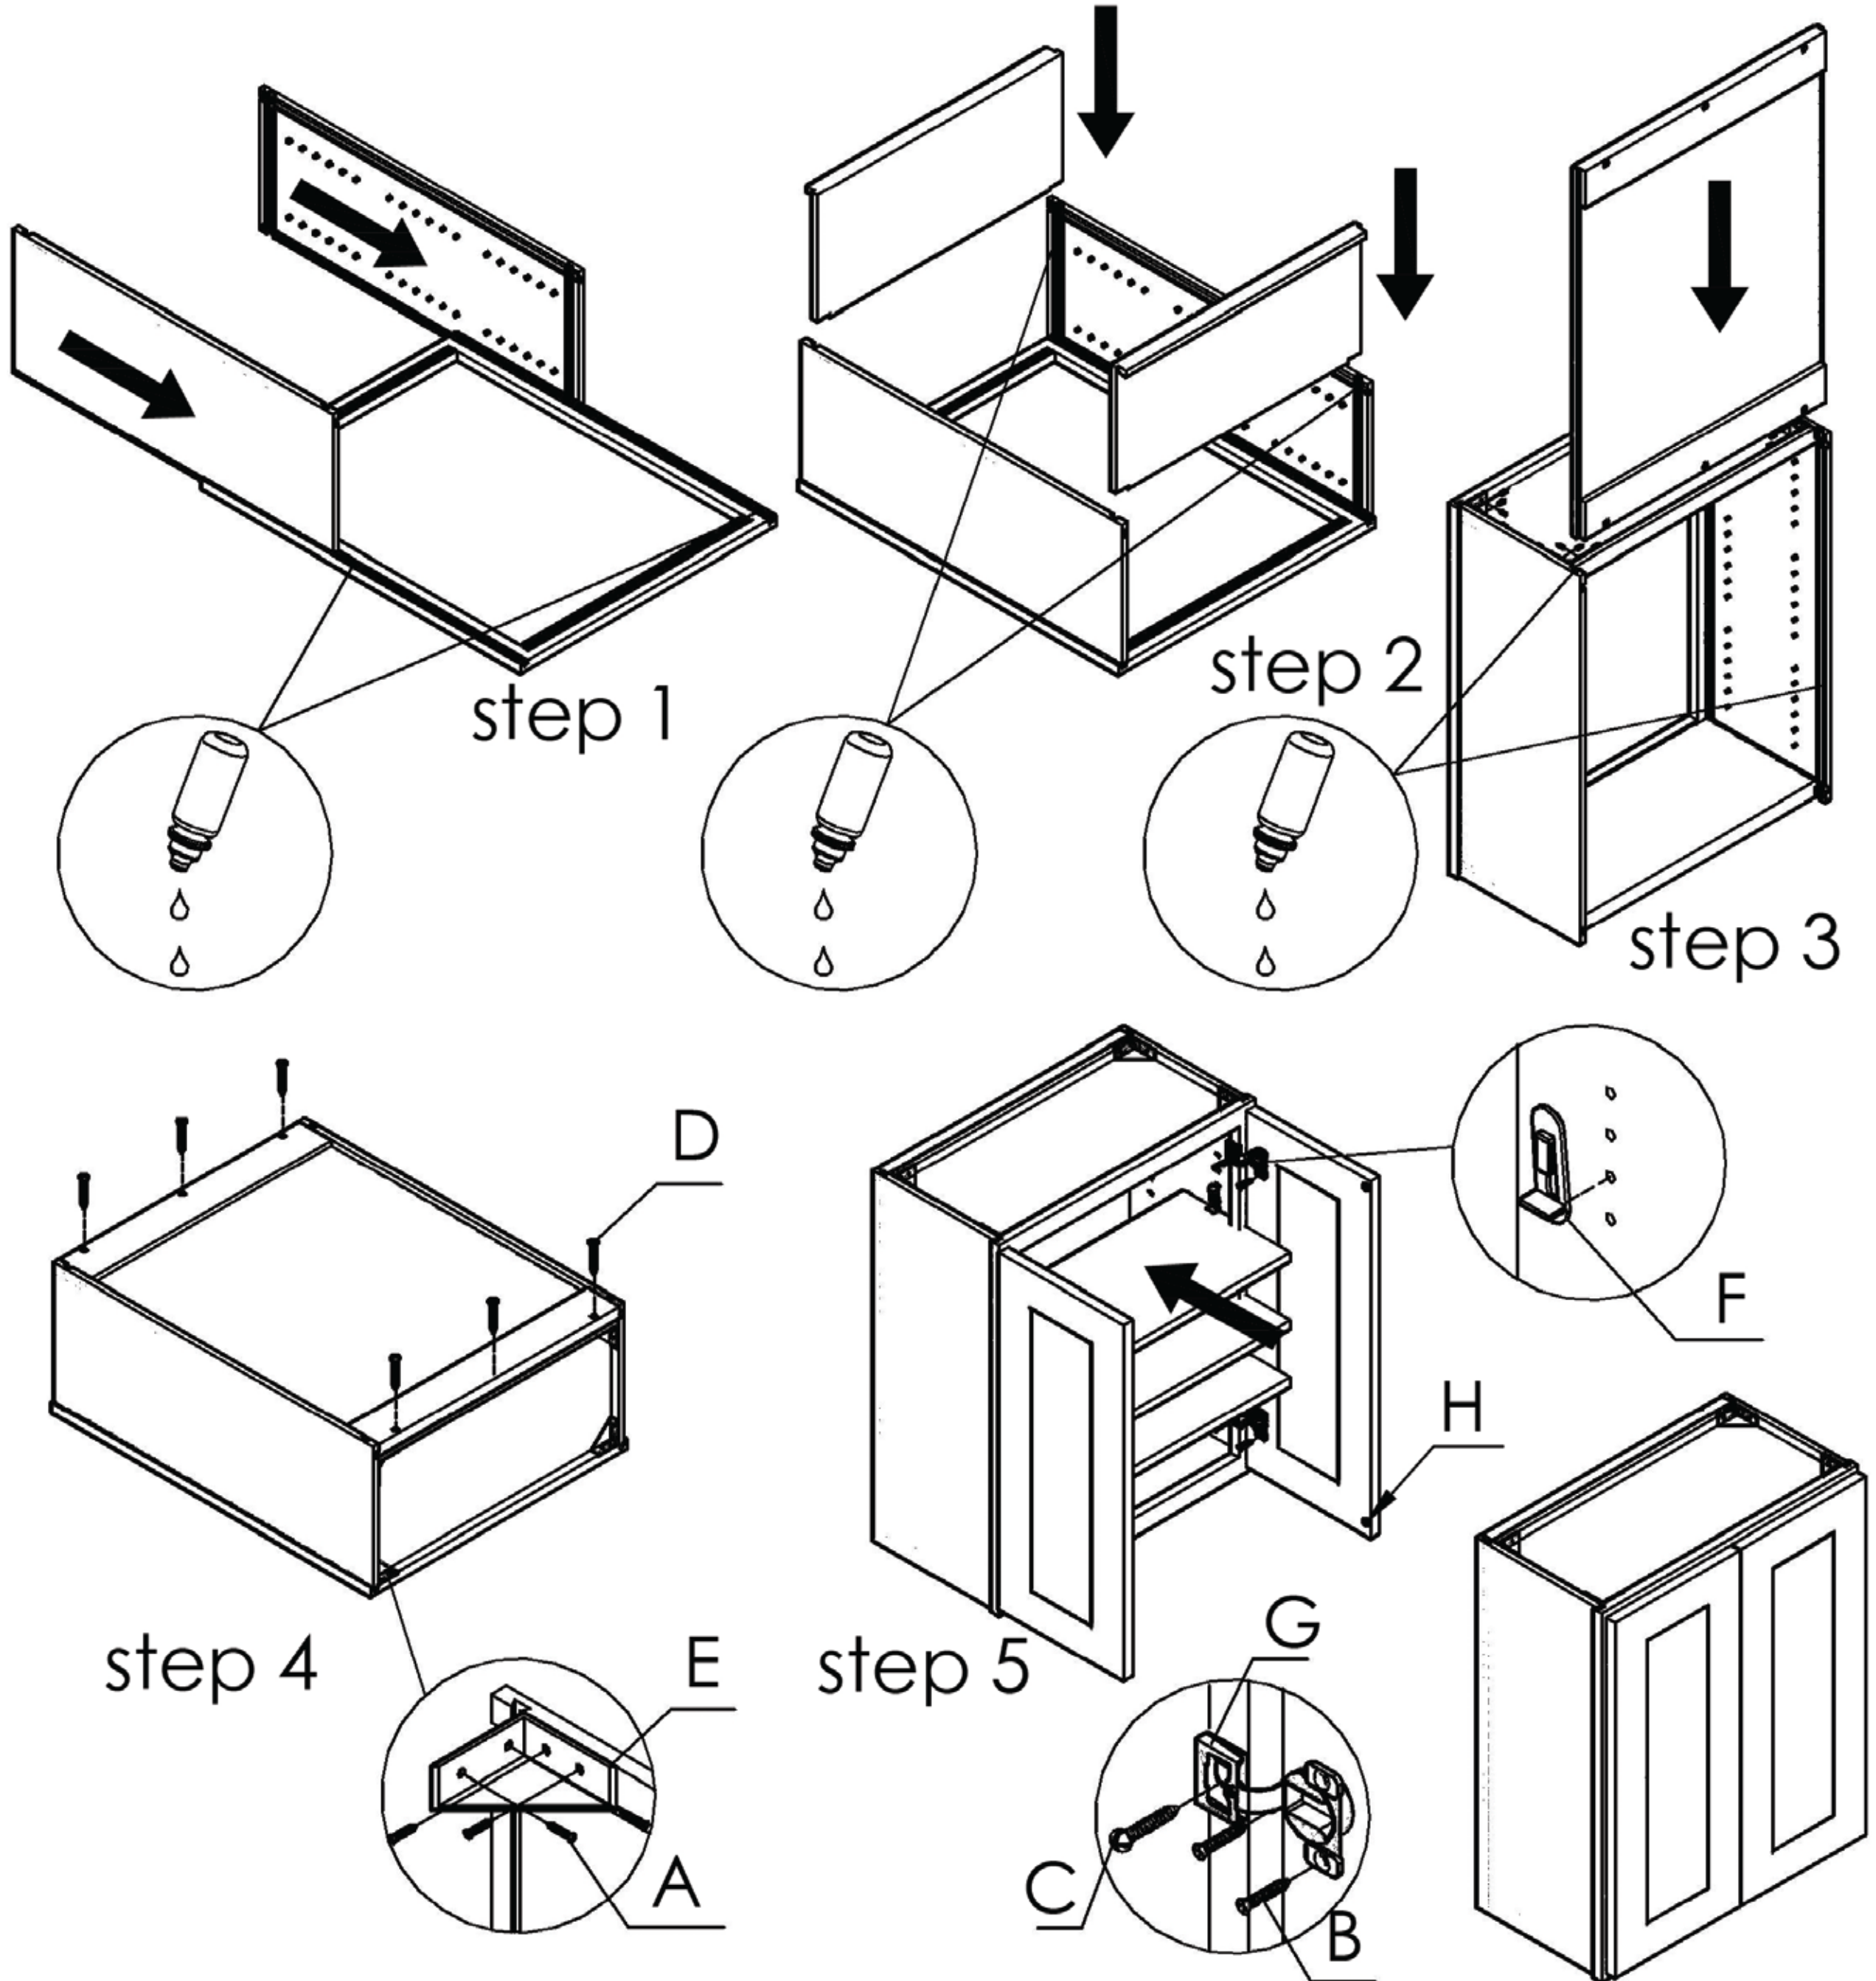

Part List

W3042 WM3042GDFI WOF3042GDFI

Unit: inch

No	Picture	Specification	Qty
A		Screw $\text{Ø}3 \times 1/2$ "	32
B		Screw $\text{Ø}3 \times 5/8$ "	12
C		Screw $\text{Ø}4 \times 5/8$ "	6
D		Screw $\text{Ø}4 \times 1 \frac{3}{16}$ "	6
E		Corner Bracket	8
F		Shelf Clip	12
G		Hinges	6
H		Bumper	4

<p>1</p>  <p>Left Door</p>	<p>2</p>  <p>Right Door</p>	<p>3</p>  <p>Face Frame</p>
<p>4</p>  <p>Left Side Panel</p>	<p>5</p>  <p>Right Side Panel</p>	<p>6</p>  <p>Top Panel</p>
<p>7</p>  <p>Bottom Panel</p>	<p>8</p>  <p>Back Panel</p>	<p>9</p>  <p>Shelf</p>
 <p>A B C D</p>		

Assembly instructions

No	Picture	Specification	Qty	No	Picture	Specification	Qty
A		Screw $\varnothing 3 \times 1/2$ "	32	E		Corner Bracket	8
B		Screw $\varnothing 3 \times 5/8$ "	12	F		Shelf Clip	12
C		Screw $\varnothing 4 \times 5/8$ "	6	G		Hinges	6
D		Screw $\varnothing 4 \times 1 \frac{3}{16}$ "	6	H		Bumper	4