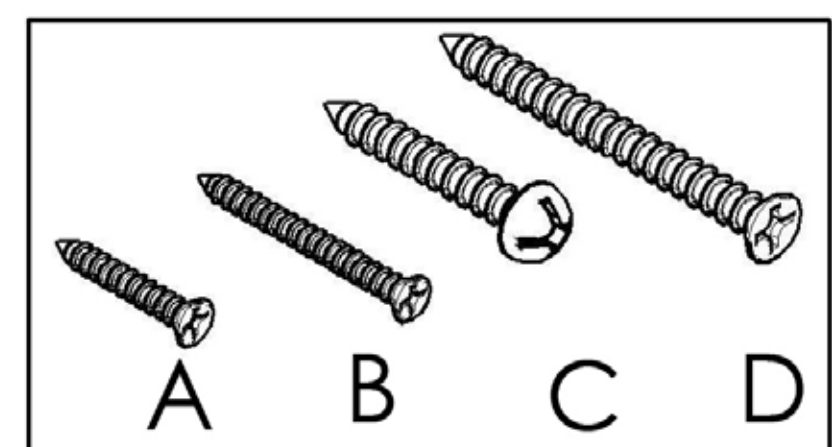

Assembly instructions

No	Picture	Specification	Qty	No	Picture	Specification	Qty
A		Screw $\varnothing 3 \times 1/2$"	48	E		Metal Clip	12
B		Screw $\varnothing 3 \times 5/8$"	8	F		Shelf Clip	4
C		Screw $\varnothing 4 \times 5/8$"	4	G		Hinges	4
D		Screw $\varnothing 4 \times 1 \frac{3}{16}$"	12	H		Bumper	4

page 1 of 2

AB24