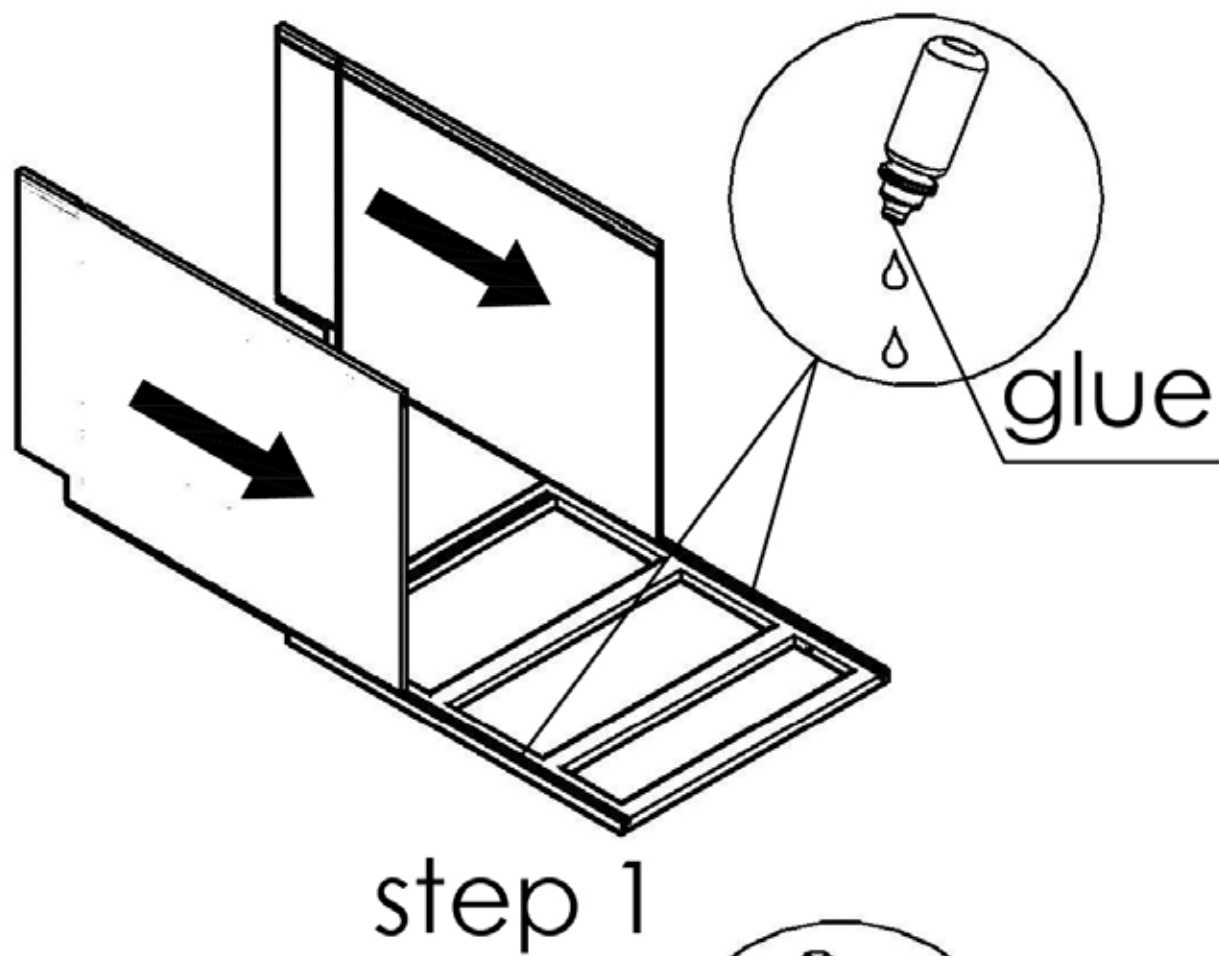

Assembly instructions

No	Picture	Specification	Qty	No	Picture	Specification	Qty
A		Screw $\varnothing 3 \times 1/2''$	62	E		Corner Bracket	4
B		L Bracket	6	F		Metal Clip	4
C		Drawer Glides	6	G		Bumper	12
D		Glide Connector	6