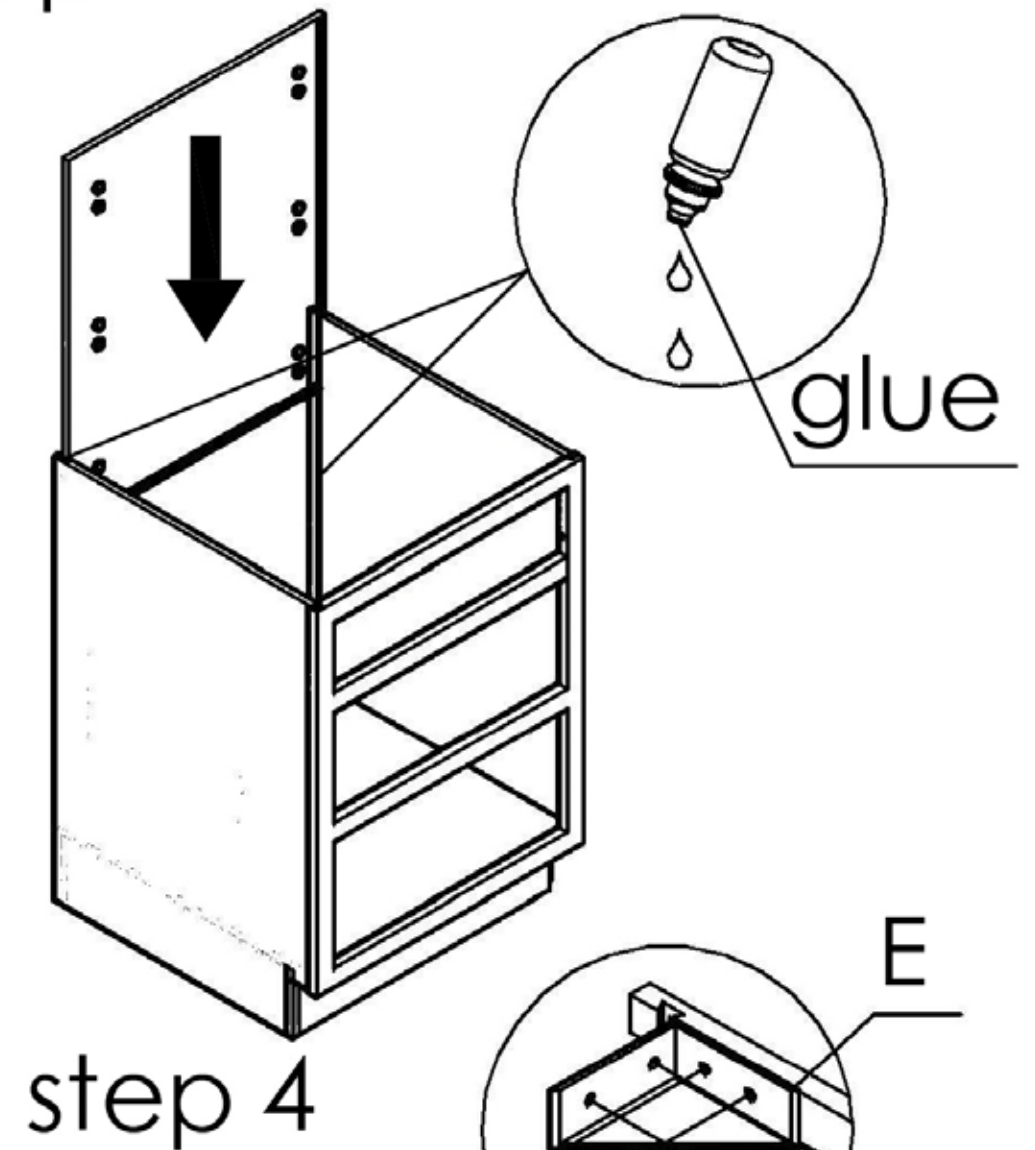

Assembly instructions

No	Picture	Specification	Qty	No	Picture	Specification	Qty
A		Screw $\varnothing 3 \times 1/2''$	62	E		Corner Bracket	4
B		L Bracket	6	F		Metal Clip	4
C		Drawer Glides	6	G		Bumper	12
D		Glide Connector	6