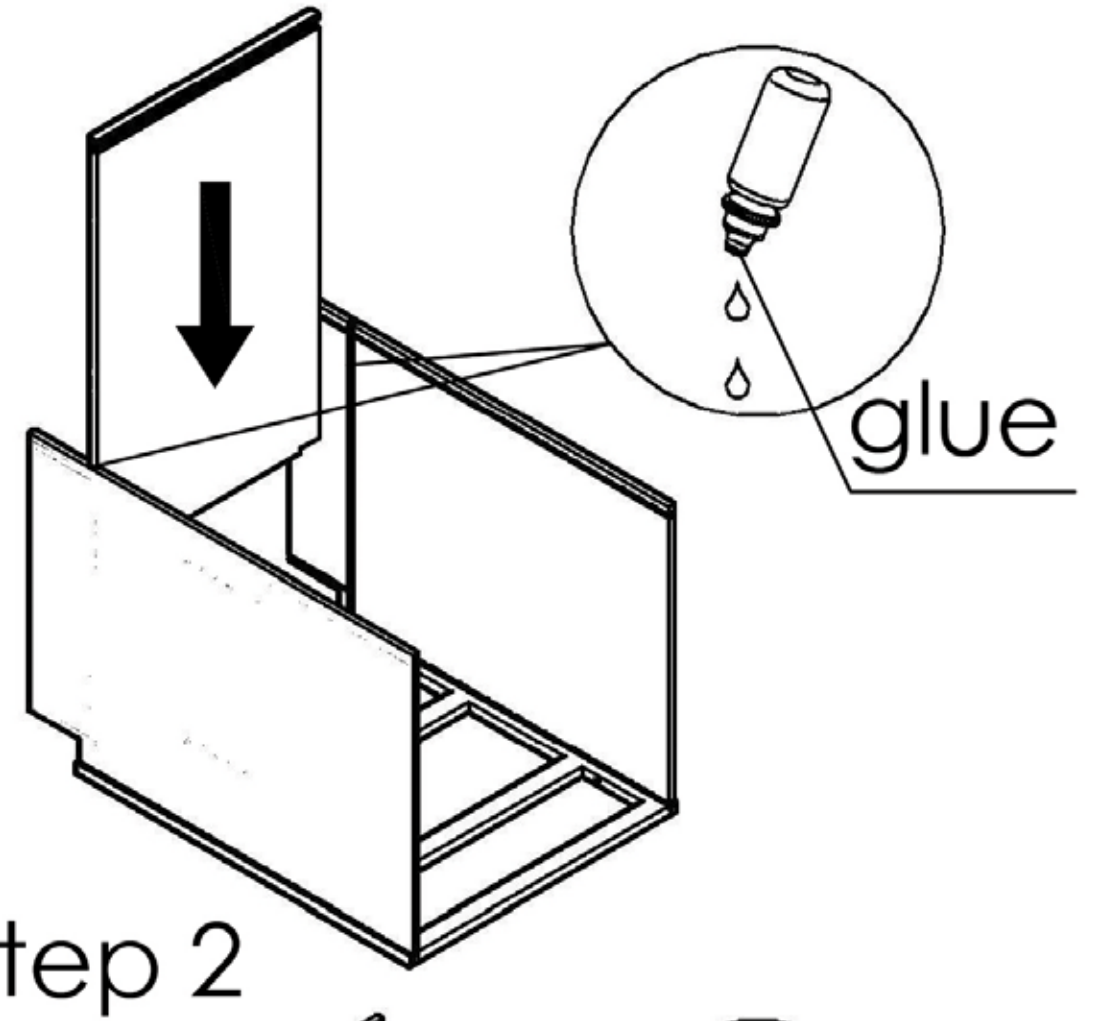

Assembly instructions

No	Picture	Specification	Qty	No	Picture	Specification	Qty
A		Screw $\varnothing 3 \times 1/2''$	62	E		Corner Bracket	4
B		L Bracket	6	F		Metal Clip	4
C		Drawer Glides	6	G		Bumper	12
D		Glide Connector	6