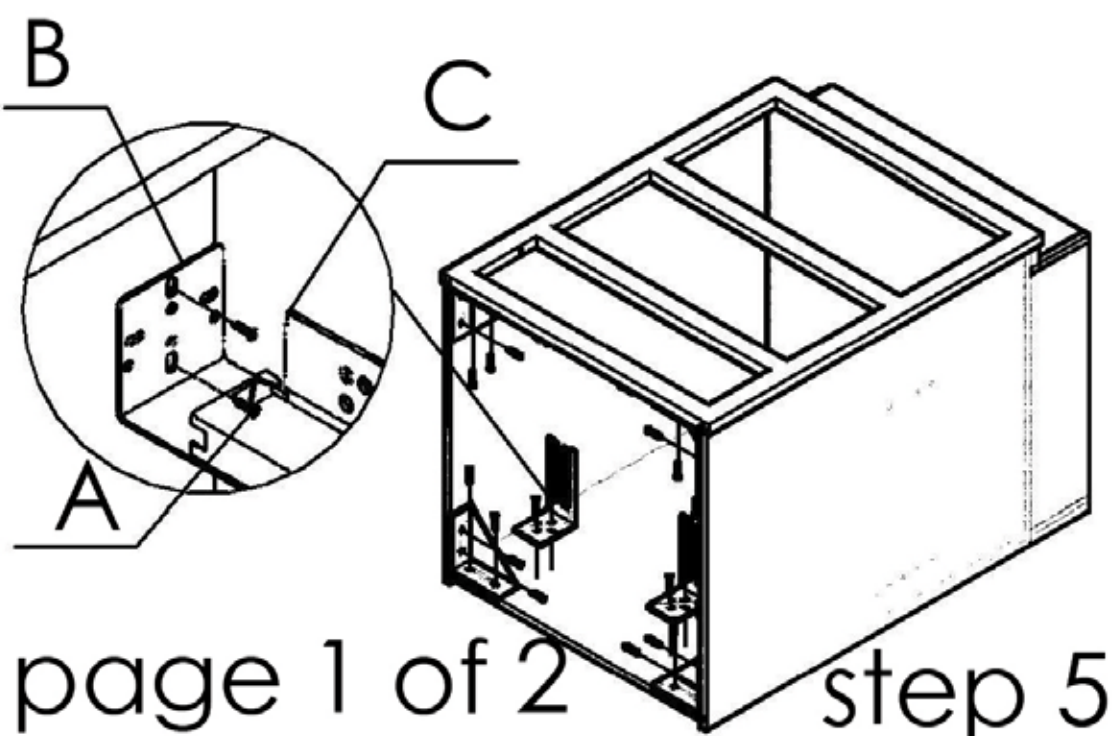

Assembly instructions

No	Picture	Specification	Qty	No	Picture	Specification	Qty
A		Screw $\varnothing 3 \times 1/2''$	62	E		Corner Bracket	4
B		L Bracket	6	F		Metal Clip	4
C		Drawer Glides	6	G		Bumper	12
D		Glide Connector	6