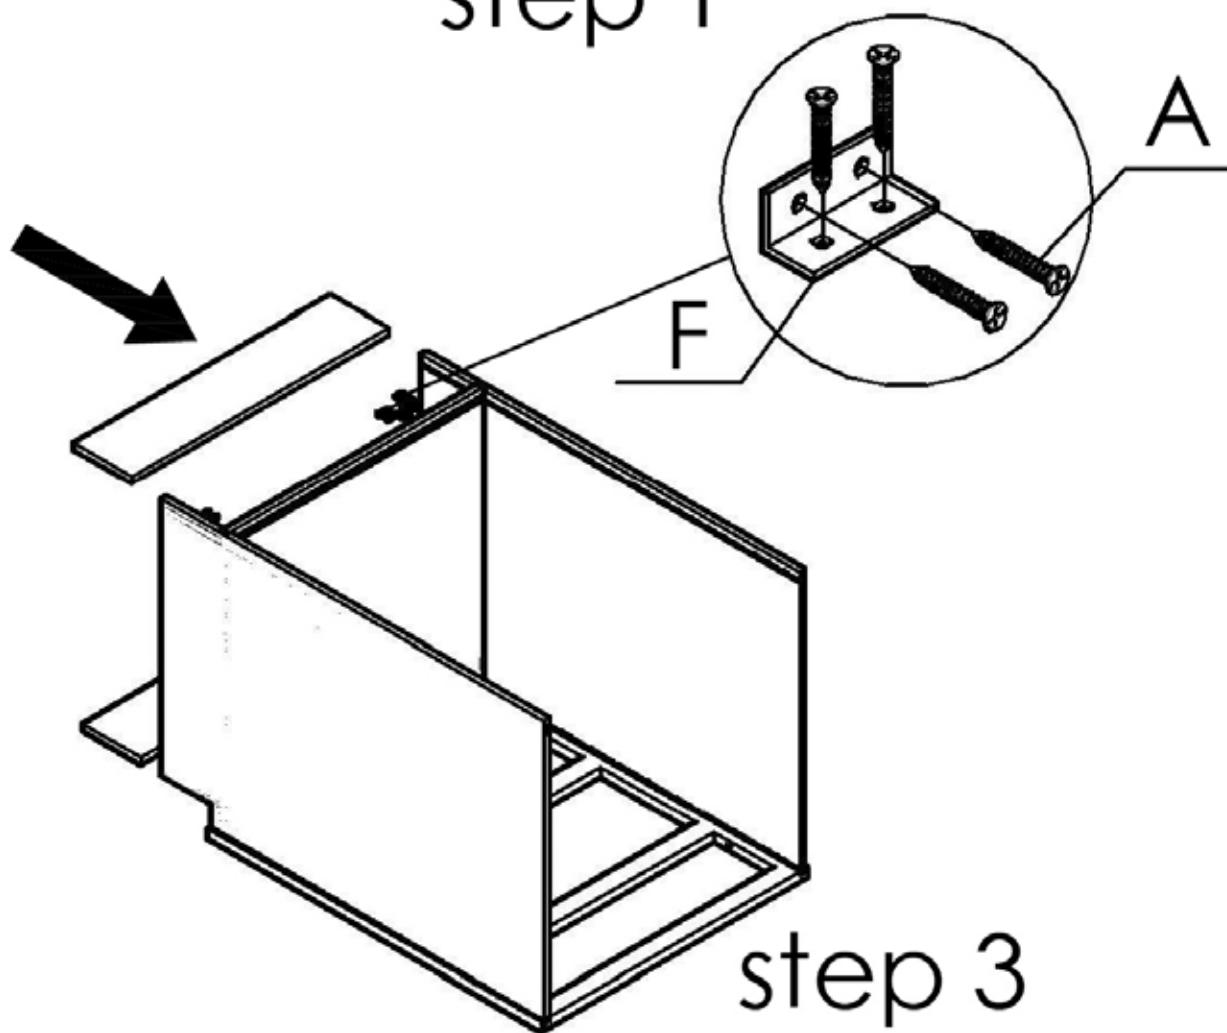

Assembly instructions

No	Picture	Specification	Qty	No	Picture	Specification	Qty
A		Screw $\varnothing 3 \times 1/2''$	62	E		Corner Bracket	4
B		L Bracket	6	F		Metal Clip	4
C		Drawer Glides	6	G		Bumper	12
D		Glide Connector	6