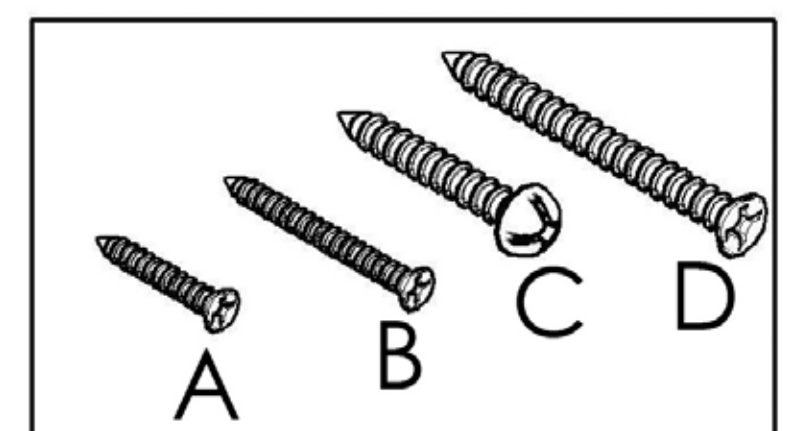

Assembly instructions

No	Picture	Specification	Qty	No	Picture	Specification	Qty
A		Screw $\varnothing 3 \times 1/2$"	32	E		Metal Clip	4
B		Screw $\varnothing 3 \times 5/8$"	10	F		Hinges	5
C		Screw $\varnothing 4 \times 5/8$"	5	G		Bumper	4
D		Screw $\varnothing 4 \times 1 \frac{3}{16}$"	3	H		Shelf Clip	12