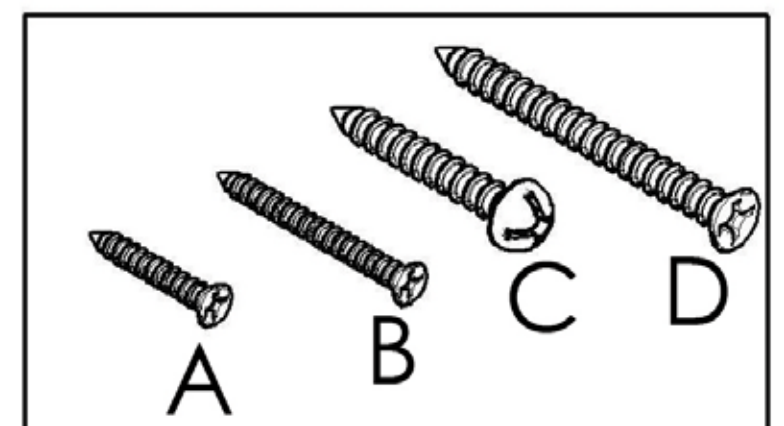

Assembly instructions

No	Picture	Specification	Qty	No	Picture	Specification	Qty
A		Screw $\varnothing 3 \times 1/2$"	32	E		Metal Clip	4
B		Screw $\varnothing 3 \times 5/8$"	20	F		Hinges	10
C		Screw $\varnothing 4 \times 5/8$"	10	G		Bumper	8
D		Screw $\varnothing 4 \times 1 \frac{3}{16}$"	3	H		Shelf Clip	12