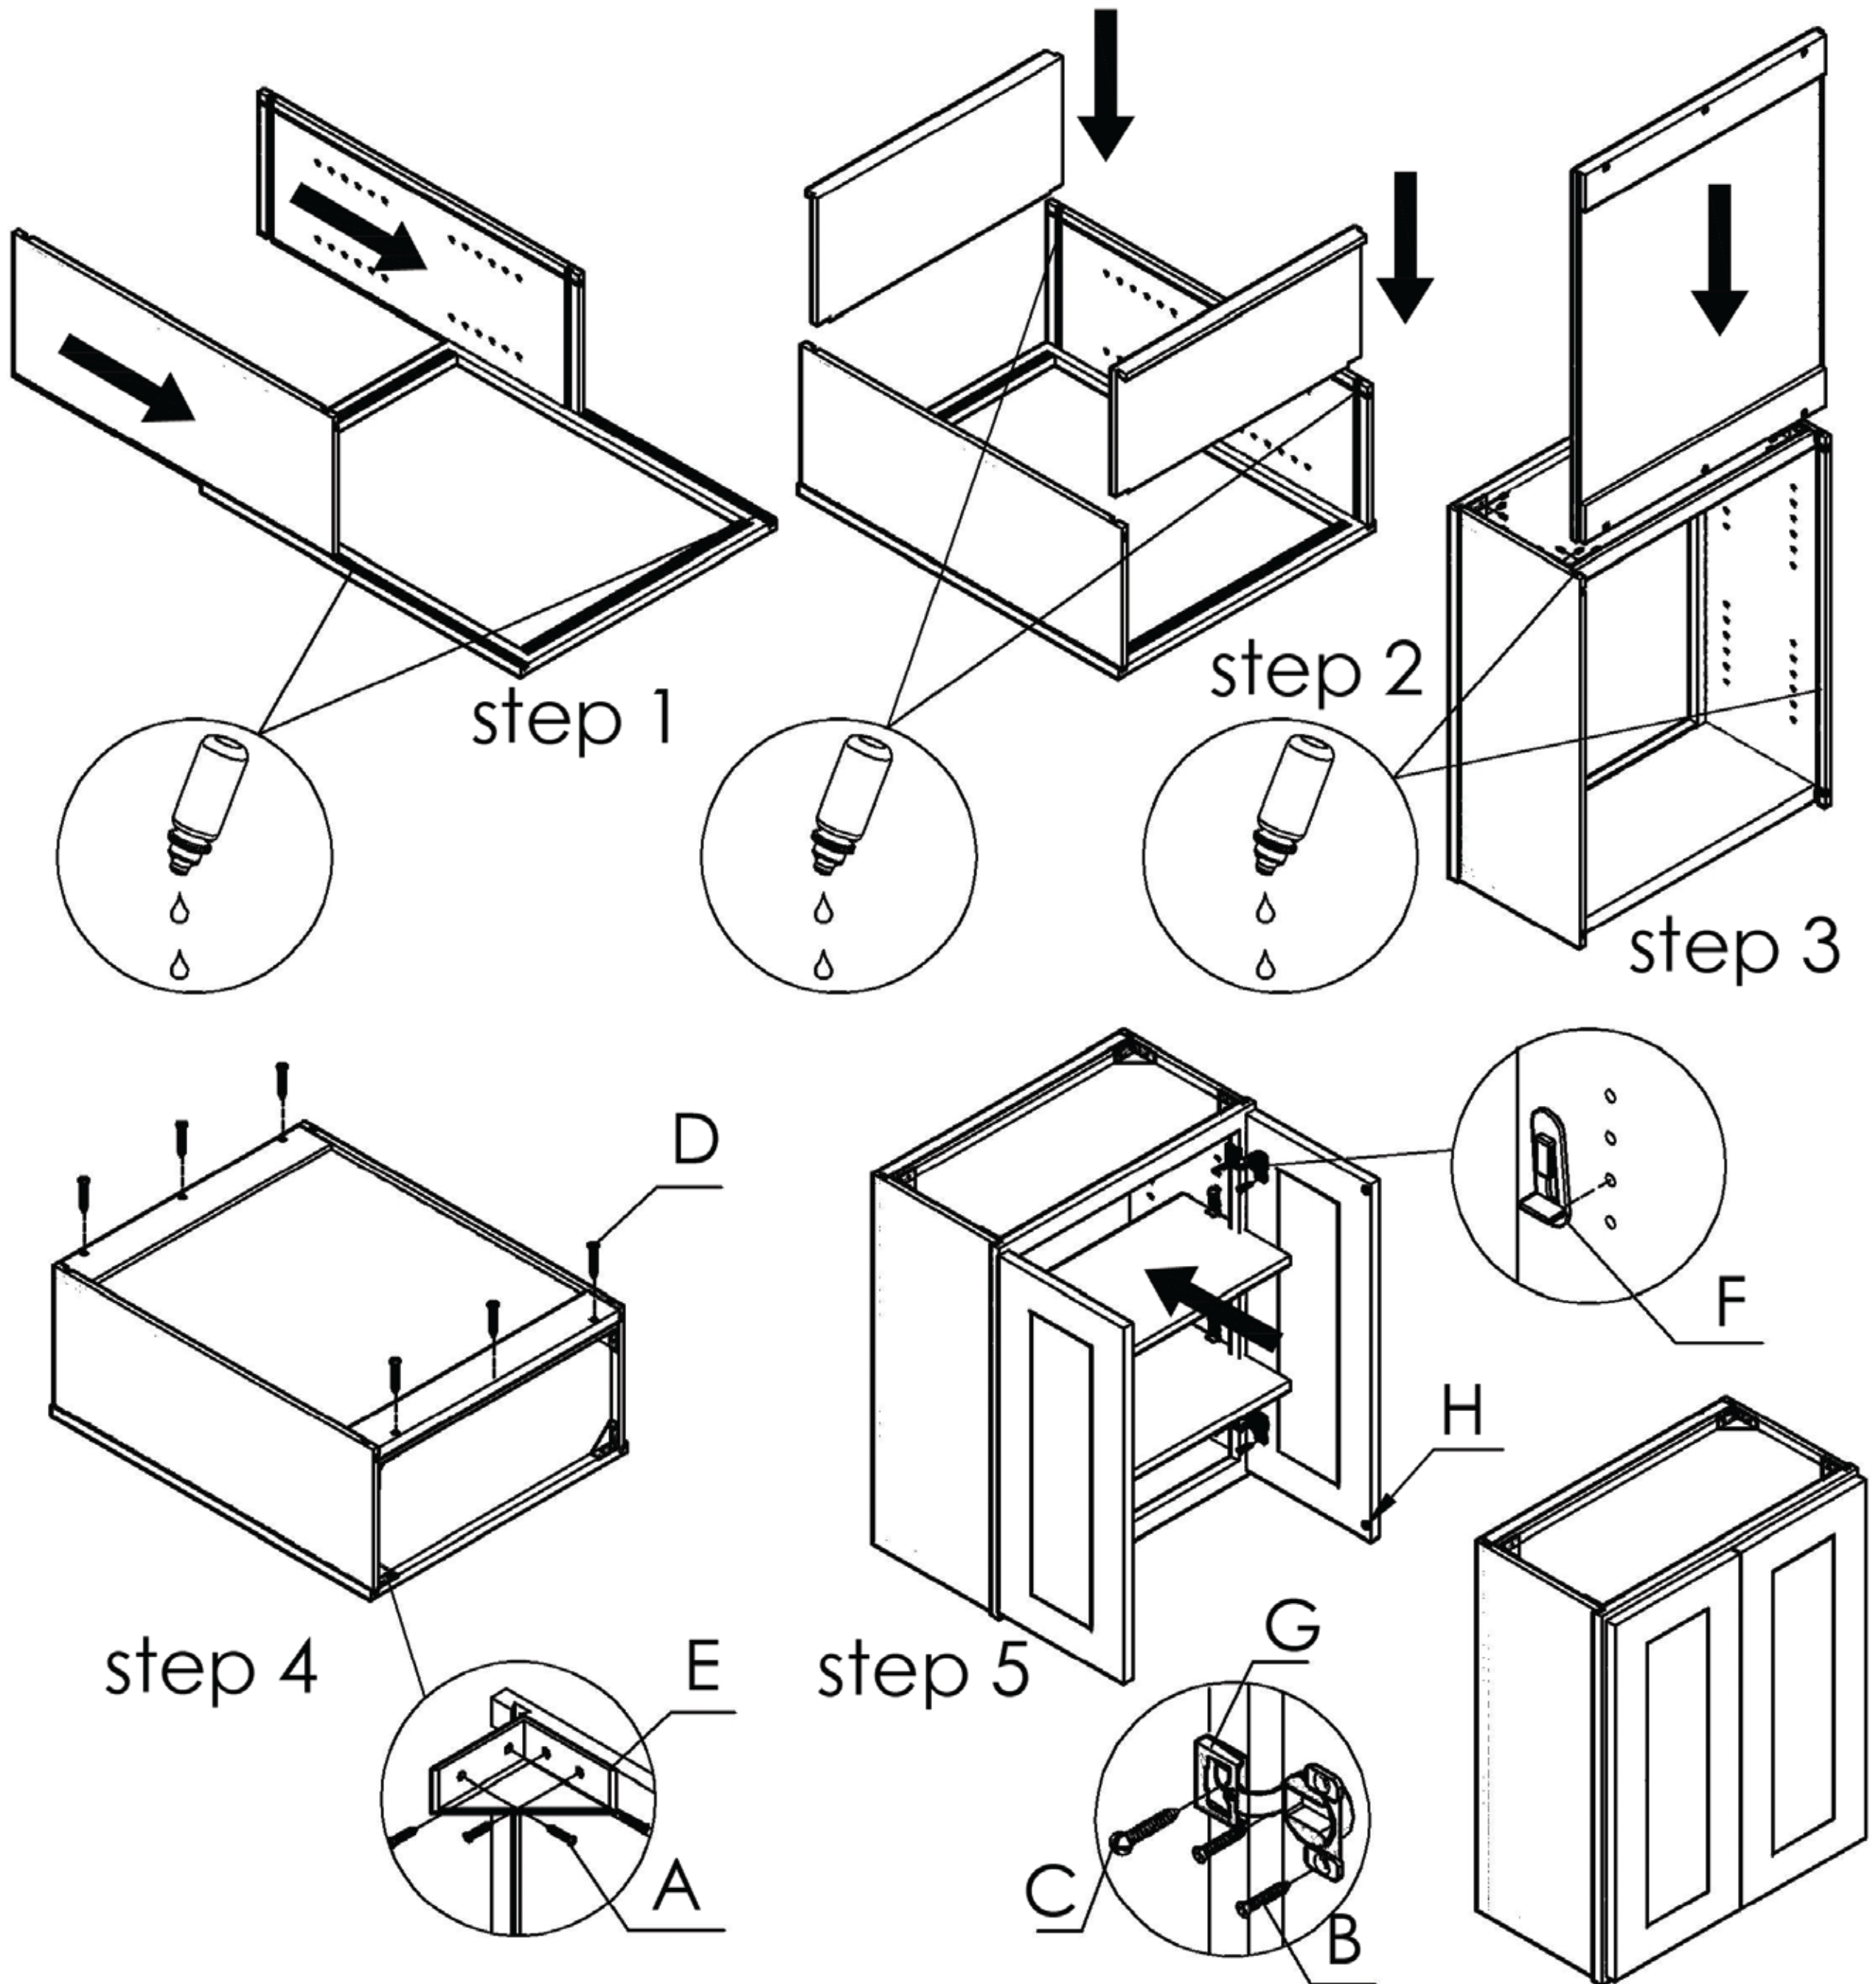

Part List

W3036 WM3036GDFI WOF3036GDFI

Unit: inch

No	Picture	Specification	Qty
A		Screw $\text{Ø}3 \times 1/2$ "	32
B		Screw $\text{Ø}3 \times 5/8$ "	8
C		Screw $\text{Ø}4 \times 5/8$ "	4
D		Screw $\text{Ø}4 \times 1 \frac{3}{16}$ "	6
E		Corner Bracket	8
F		Shelf Clip	8
G		Hinges	4
H		Bumper	4

<p>1</p>  <p>Left Door</p>	<p>2</p>  <p>Right Door</p>	<p>3</p>  <p>Face Frame</p>
<p>4</p>  <p>Left Side Panel</p>	<p>5</p>  <p>Right Side Panel</p>	<p>6</p>  <p>Top Panel</p>
<p>7</p>  <p>Bottom Panel</p>	<p>8</p>  <p>Back Panel</p>	<p>9</p>  <p>Shelf</p>
 <p>A B C D</p>		

Assembly instructions

No	Picture	Specification	Qty	No	Picture	Specification	Qty
A		Screw $\varnothing 3 \times 1/2$ "	32	E		Corner Bracket	8
B		Screw $\varnothing 3 \times 5/8$ "	8	F		Shelf Clip	8
C		Screw $\varnothing 4 \times 5/8$ "	4	G		Hinges	4
D		Screw $\varnothing 4 \times 1 \frac{3}{16}$ "	6	H		Bumper	4