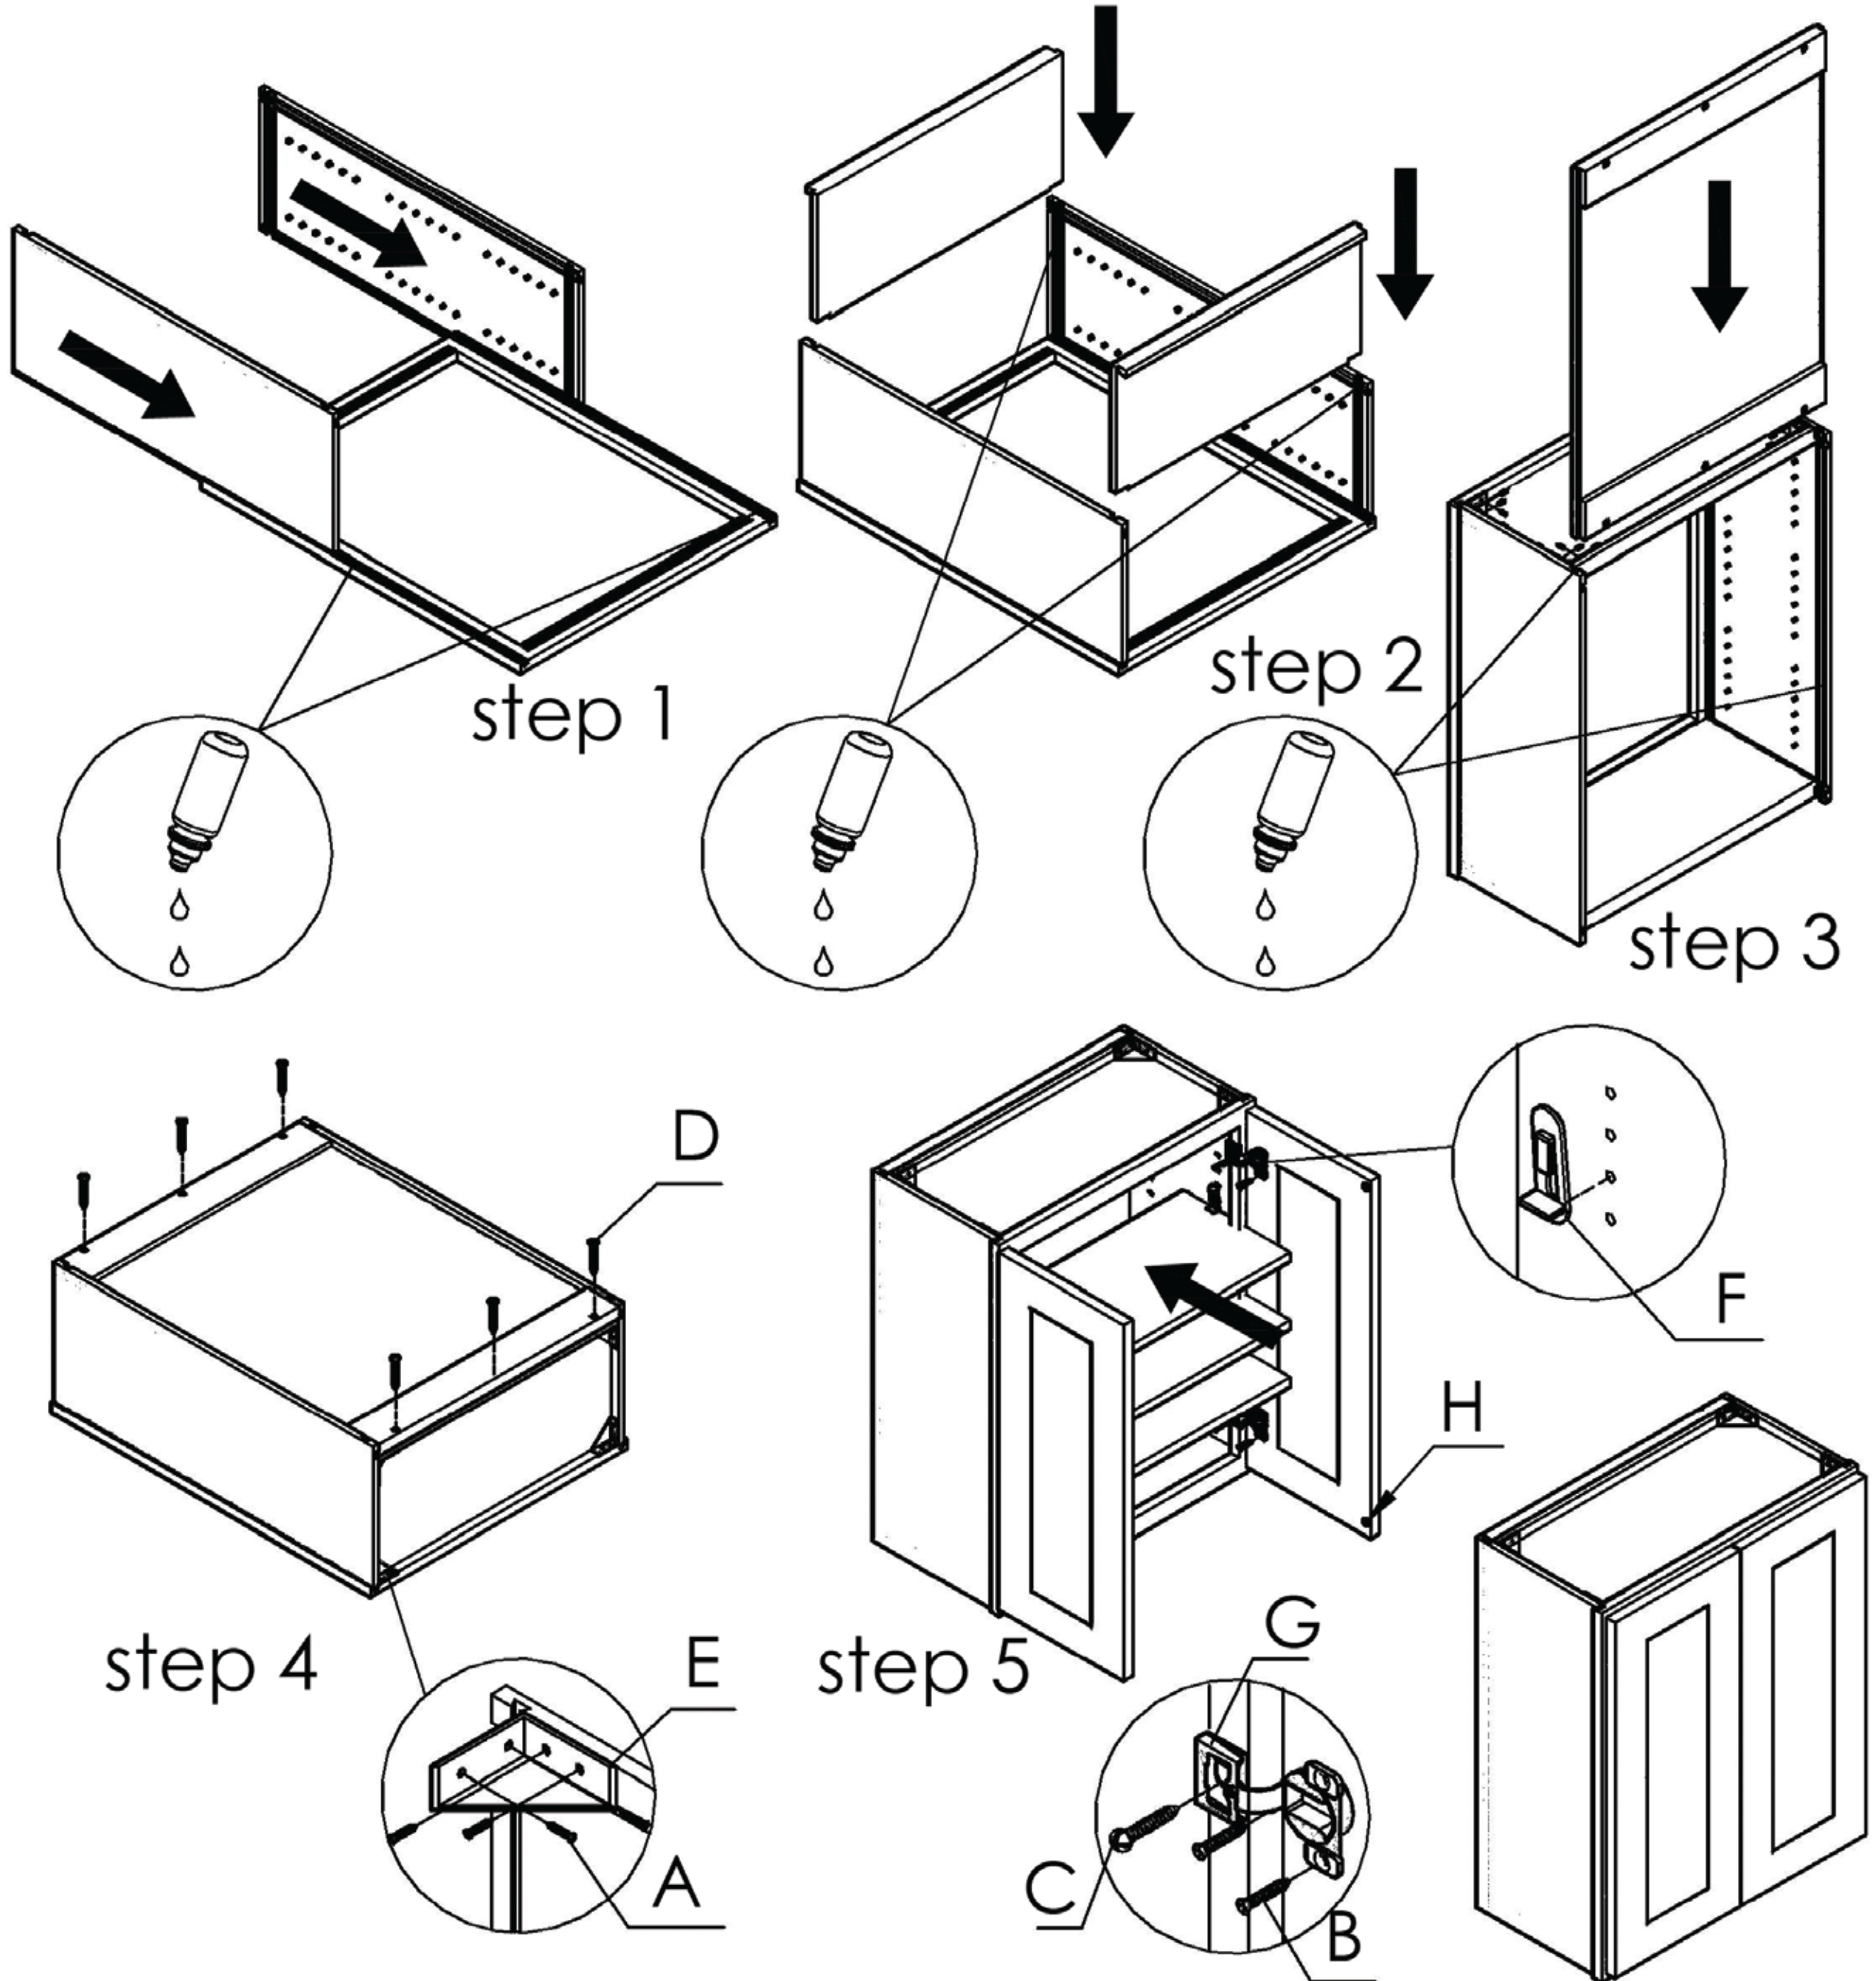

# Part List

W3642 WM3642GDFI WOF3642GDFI

Unit:inch

No	Picture	Specification	Qty
A		Screw $\text{Ø}3 \times 1/2$ "	32
B		Screw $\text{Ø}3 \times 5/8$ "	12
C		Screw $\text{Ø}4 \times 5/8$ "	6
D		Screw $\text{Ø}4 \times 1 \frac{3}{16}$ "	6
E		Corner Bracket	8
F		Shelf Clip	12
G		Hinges	6
H		Bumper	4

<p>1</p>  <p>Left Door</p>	<p>2</p>  <p>Right Door</p>	<p>3</p>  <p>Face Frame</p>
<p>4</p>  <p>Left Side Panel</p>	<p>5</p>  <p>Right Side Panel</p>	<p>6</p>  <p>Top Panel</p>
<p>7</p>  <p>Bottom Panel</p>	<p>8</p>  <p>Back Panel</p>	<p>9</p>  <p>Shelf</p>
 <p>A B C D</p>		

# Assembly instructions

No	Picture	Specification	Qty	No	Picture	Specification	Qty
A		Screw $\varnothing 3 \times 1/2$ "	32	E		Corner Bracket	8
B		Screw $\varnothing 3 \times 5/8$ "	12	F		Shelf Clip	12
C		Screw $\varnothing 4 \times 5/8$ "	6	G		Hinges	6
D		Screw $\varnothing 4 \times 1 \frac{3}{16}$ "	6	H		Bumper	4