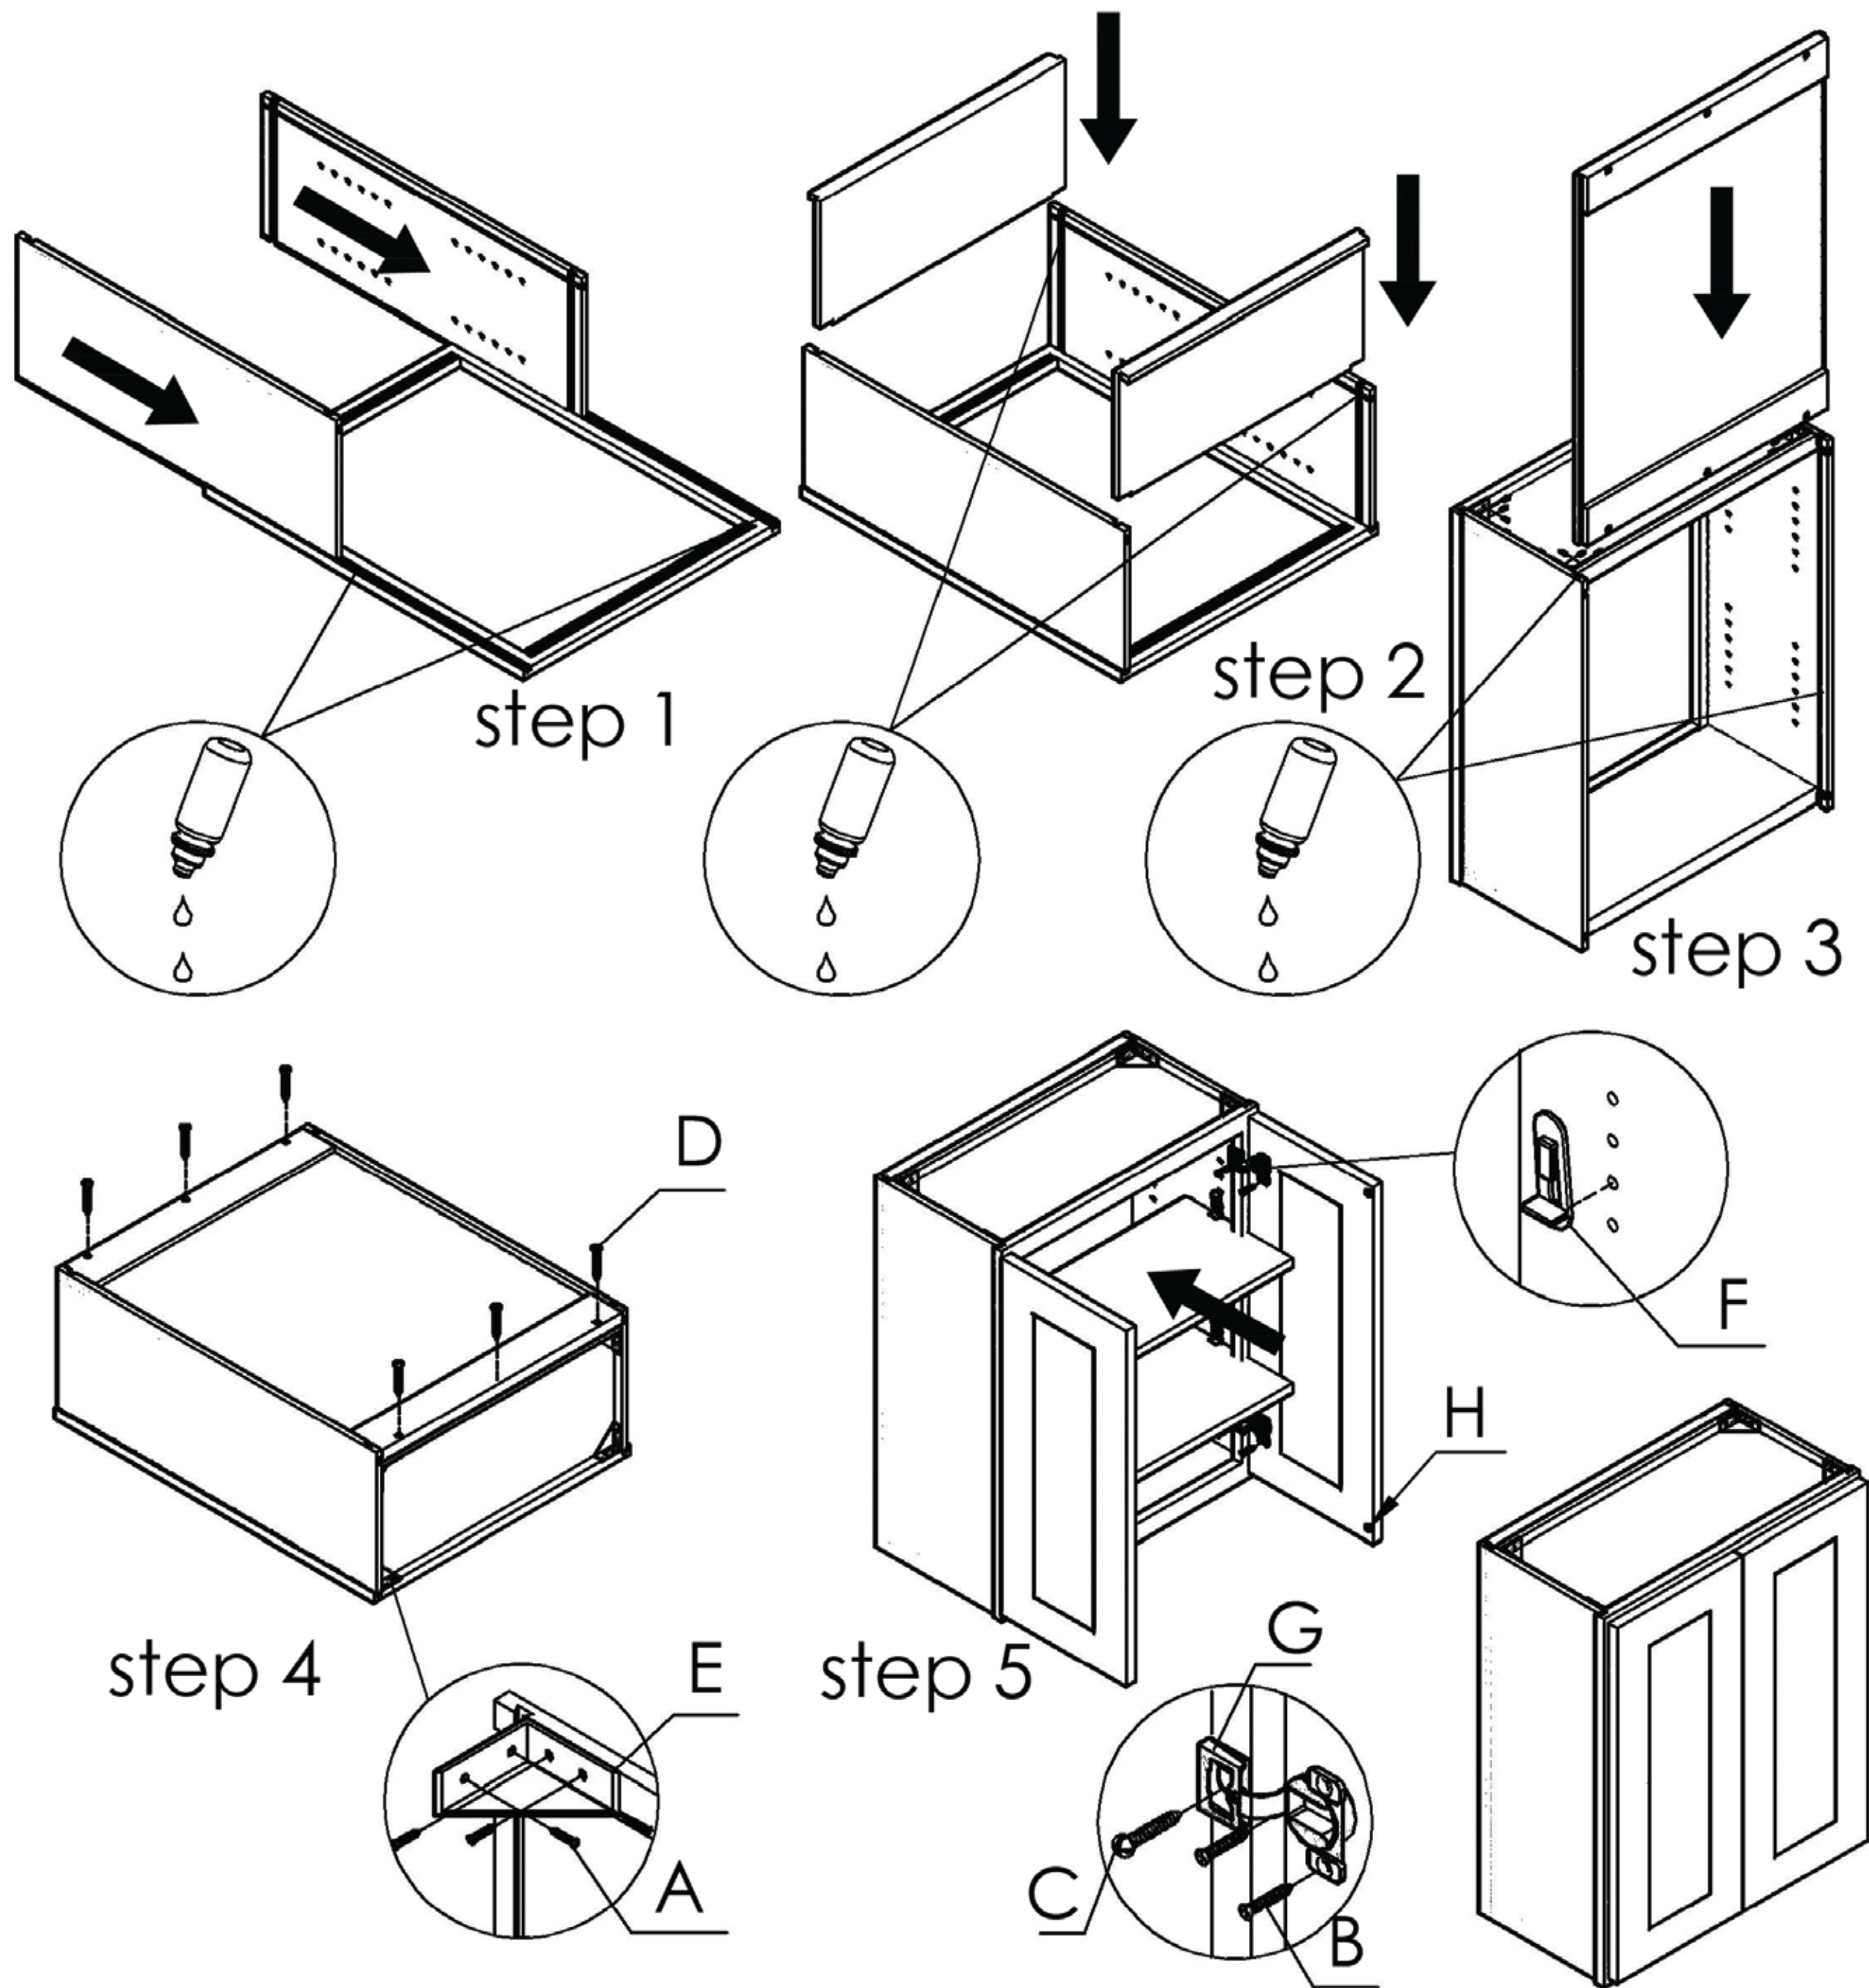

# Part List

W3630 WM3630GDFI WOF3630GDFI

Unit: inch

No	Picture	Specification	Qty
A		Screw $\text{Ø}3 \times 1/2$ "	32
B		Screw $\text{Ø}3 \times 5/8$ "	8
C		Screw $\text{Ø}4 \times 5/8$ "	4
D		Screw $\text{Ø}4 \times 1 \frac{3}{16}$ "	6
E		Corner Bracket	8
F		Shelf Clip	8
G		Hinges	4
H		Bumper	4

<p>1</p>  <p>Left Door</p>	<p>2</p>  <p>Right Door</p>	<p>3</p>  <p>Face Frame</p>
<p>4</p>  <p>Left Side Panel</p>	<p>5</p>  <p>Right Side Panel</p>	<p>6</p>  <p>Top Panel</p>
<p>7</p>  <p>Bottom Panel</p>	<p>8</p>  <p>Back Panel</p>	<p>9</p>  <p>Shelf</p>
 <p>A B C D</p>		

# Assembly instructions

No	Picture	Specification	Qty	No	Picture	Specification	Qty
A		Screw $\varnothing 3 \times 1/2$ "	32	E		Corner Bracket	8
B		Screw $\varnothing 3 \times 5/8$ "	8	F		Shelf Clip	8
C		Screw $\varnothing 4 \times 5/8$ "	4	G		Hinges	4
D		Screw $\varnothing 4 \times 1 \frac{3}{16}$ "	6	H		Bumper	4