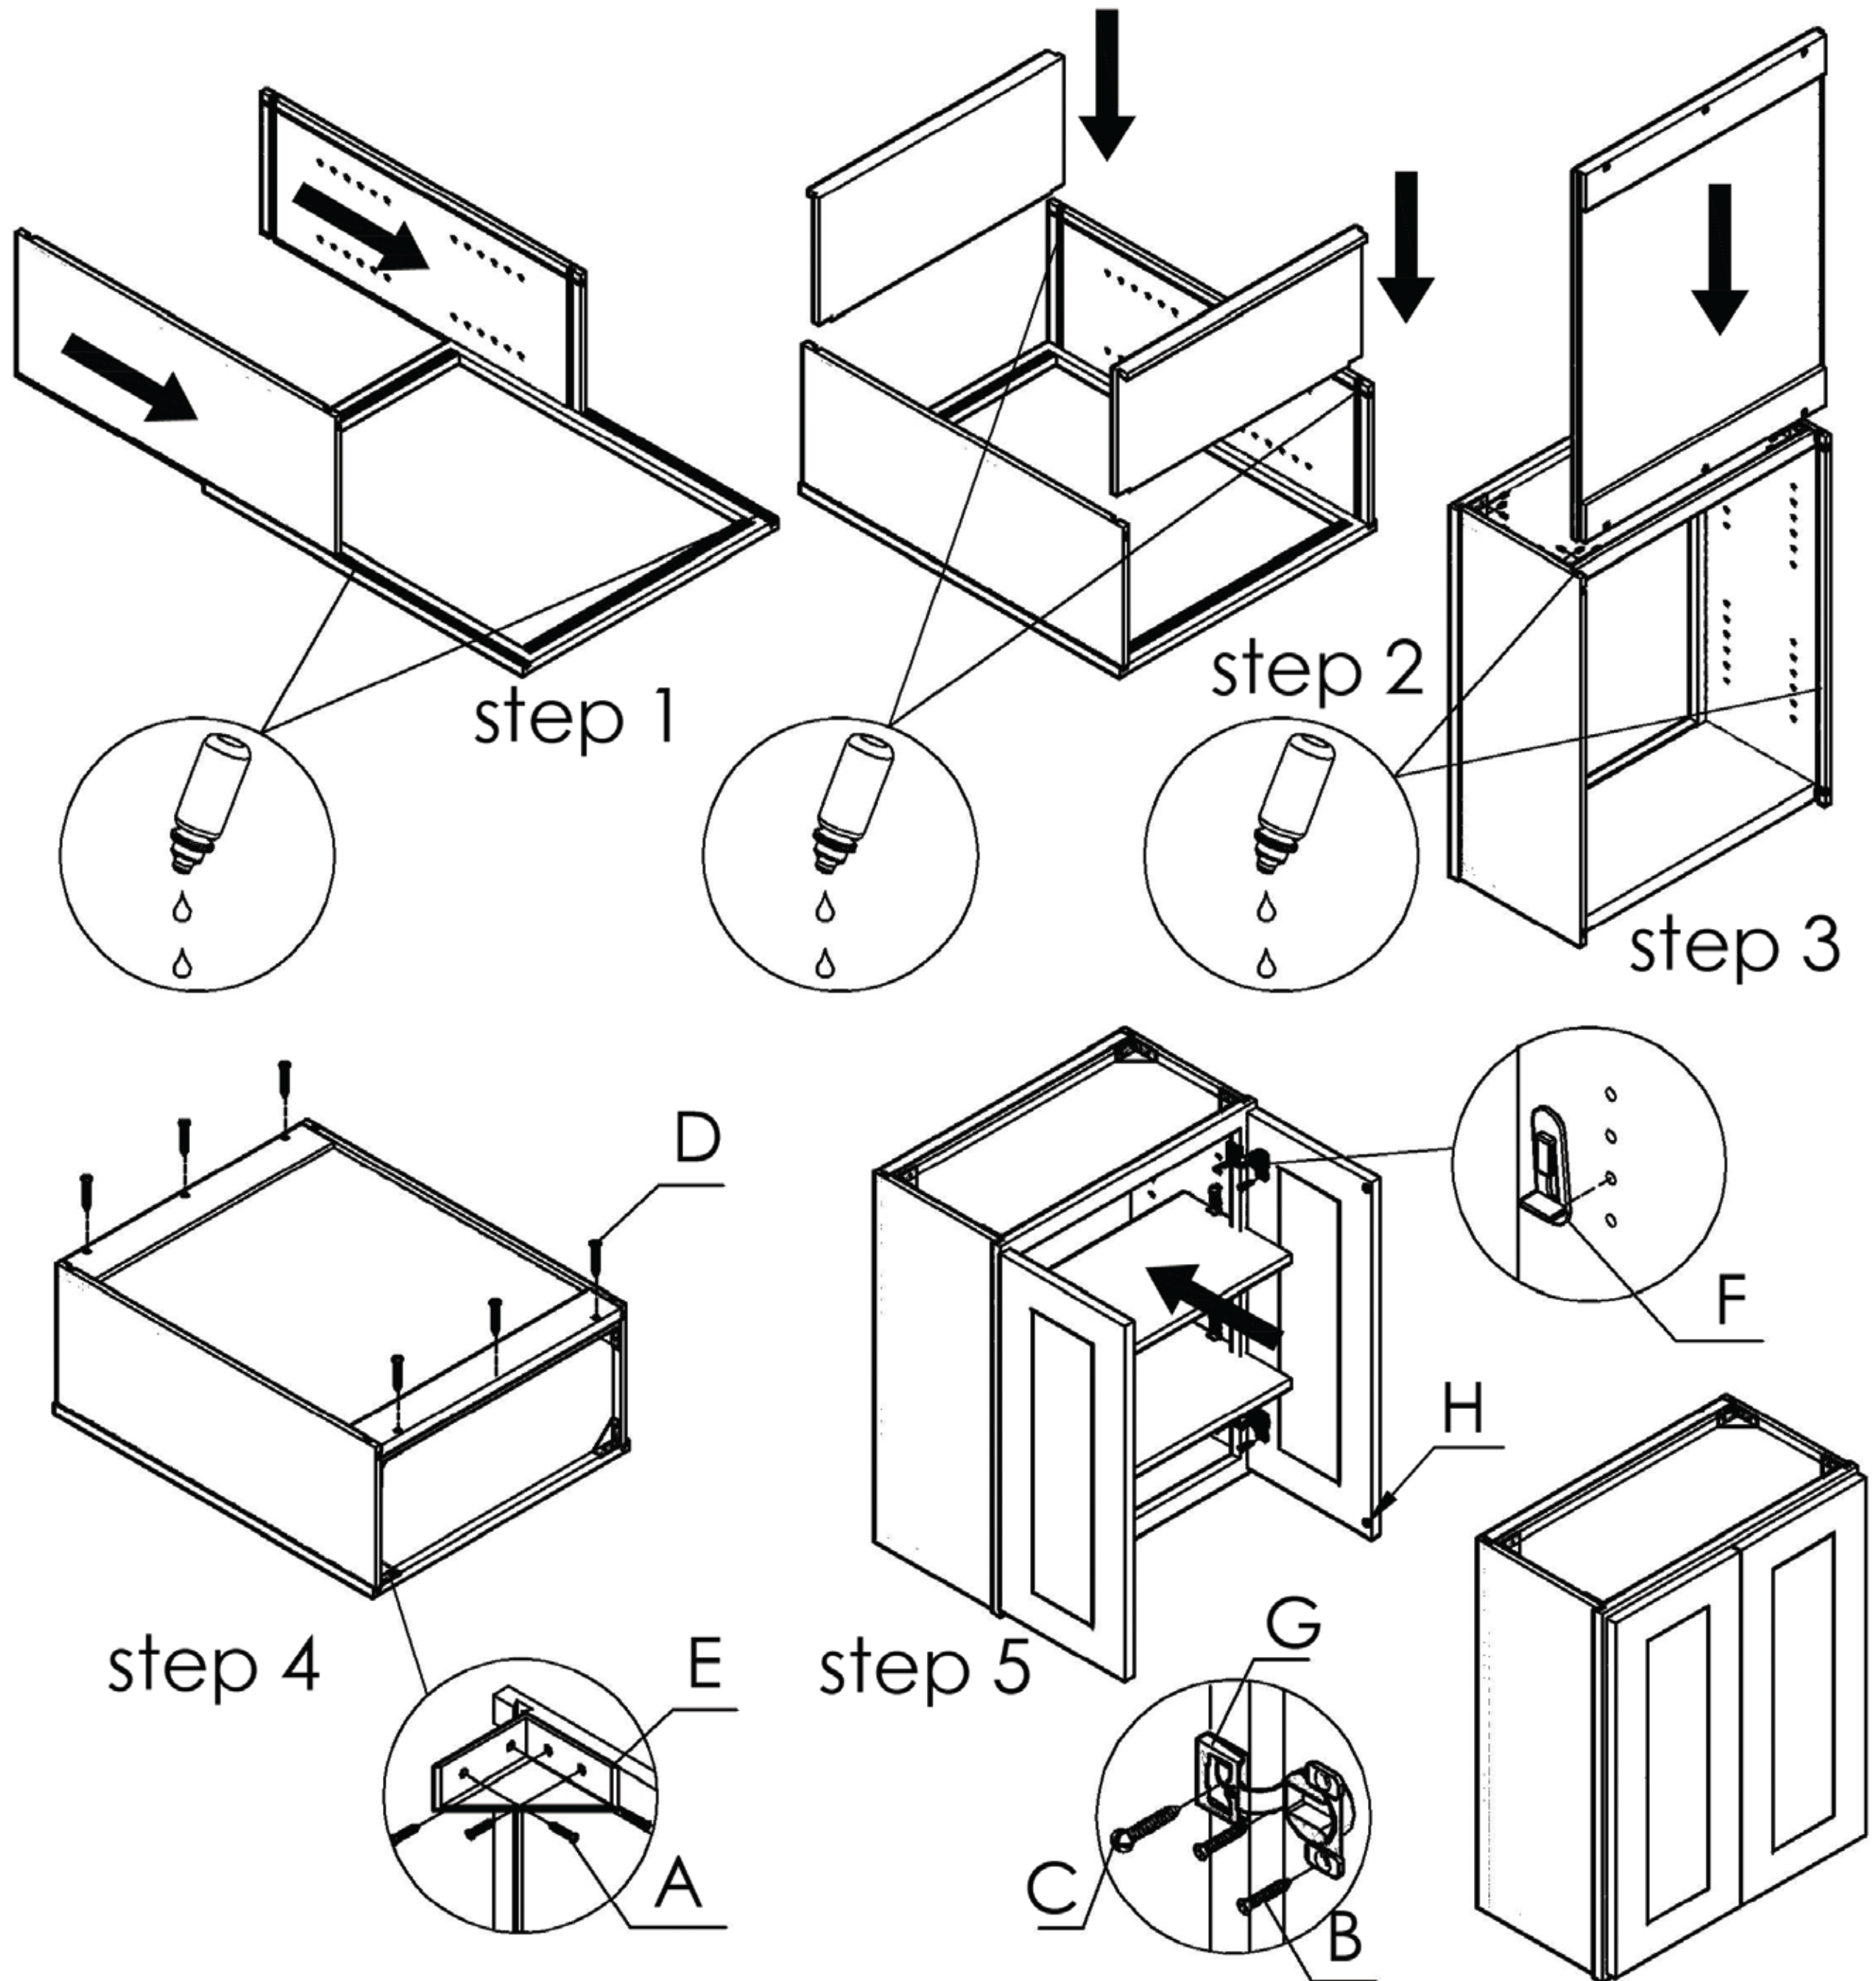

Part List

W3636 WM3636GDFI WOF3636GDFI

Unit:inch

No	Picture	Specification	Qty
A		Screw $\varnothing 3 \times 1/2$ "	32
B		Screw $\varnothing 3 \times 5/8$ "	8
C		Screw $\varnothing 4 \times 5/8$ "	4
D		Screw $\varnothing 4 \times 1 \frac{3}{16}$ "	6
E		Corner Bracket	8
F		Shelf Clip	8
G		Hinges	4
H		Bumper	4

<p>1</p>  <p>Left Door</p>	<p>2</p>  <p>Right Door</p>	<p>3</p>  <p>Face Frame</p>
<p>4</p>  <p>Left Side Panel</p>	<p>5</p>  <p>Right Side Panel</p>	<p>6</p>  <p>Top Panel</p>
<p>7</p>  <p>Bottom Panel</p>	<p>8</p>  <p>Back Panel</p>	<p>9</p>  <p>Shelf</p>
 <p>A B C D</p>		

Assembly instructions

No	Picture	Specification	Qty	No	Picture	Specification	Qty
A		Screw $\varnothing 3 \times 1/2$ "	32	E		Corner Bracket	8
B		Screw $\varnothing 3 \times 5/8$ "	8	F		Shelf Clip	8
C		Screw $\varnothing 4 \times 5/8$ "	4	G		Hinges	4
D		Screw $\varnothing 4 \times 1 \frac{3}{16}$ "	6	H		Bumper	4