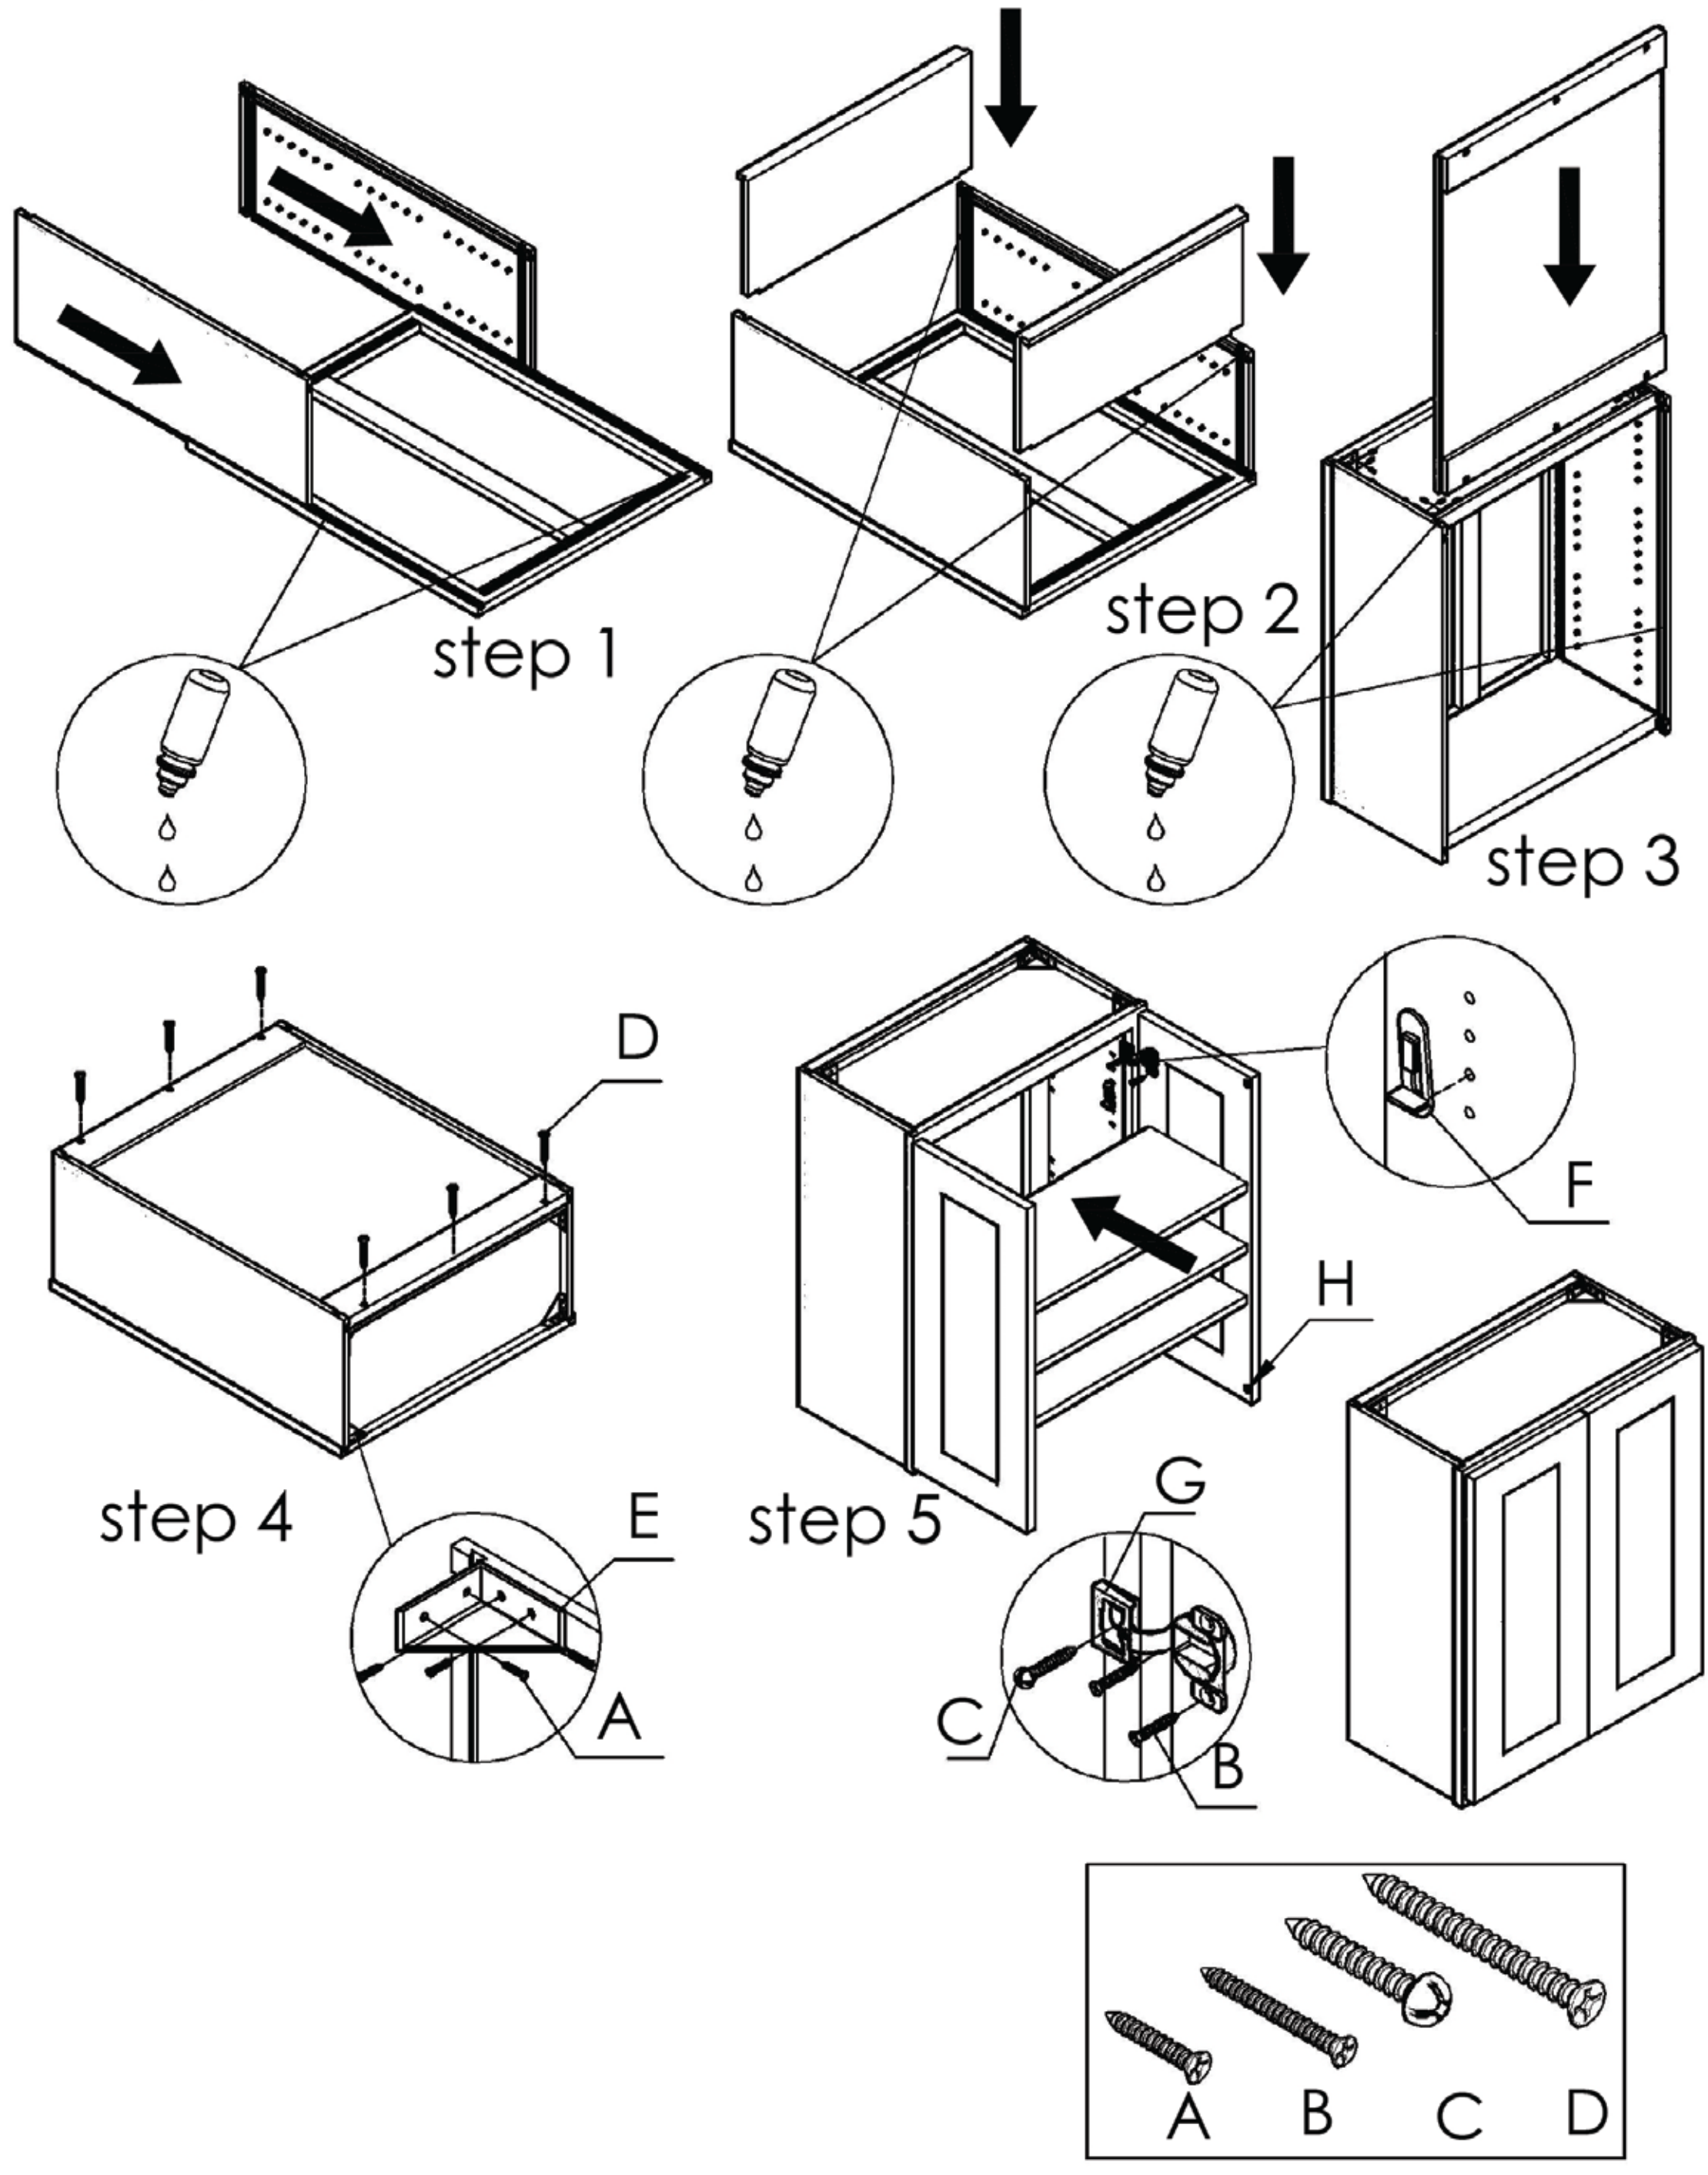

Part List

W3930 WM3930GDFI WOF3930GDFI

Unit:inch

No	Picture	Specification	Qty
A		Screw $\text{Ø}3 \times 1/2$ "	32
B		Screw $\text{Ø}3 \times 5/8$ "	8
C		Screw $\text{Ø}4 \times 5/8$ "	4
D		Screw $\text{Ø}4 \times 1 \frac{3}{16}$ "	6
E		Corner Bracket	8
F		Shelf Clip	8
G		Hinges	4
H		Bumper	4

<p>1</p>  <p>Left Door</p>	<p>2</p>  <p>Right Door</p>	<p>3</p>  <p>Face Frame</p>
<p>4</p>  <p>Left Side Panel</p>	<p>5</p>  <p>Right Side Panel</p>	<p>6</p>  <p>Top Panel</p>
<p>7</p>  <p>Bottom Panel</p>	<p>8</p>  <p>Back Panel</p>	<p>9</p>  <p>Shelf</p>
 <p>A B C D</p>		

Assembly instructions

No	Picture	Specification	Qty	No	Picture	Specification	Qty
A		Screw $\varnothing 3 \times 1/2$ "	32	E		Corner Bracket	8
B		Screw $\varnothing 3 \times 5/8$ "	12	F		Shelf Clip	12
C		Screw $\varnothing 4 \times 5/8$ "	6	G		Hinges	6
D		Screw $\varnothing 4 \times 1 \frac{3}{16}$ "	6	H		Bumper	4