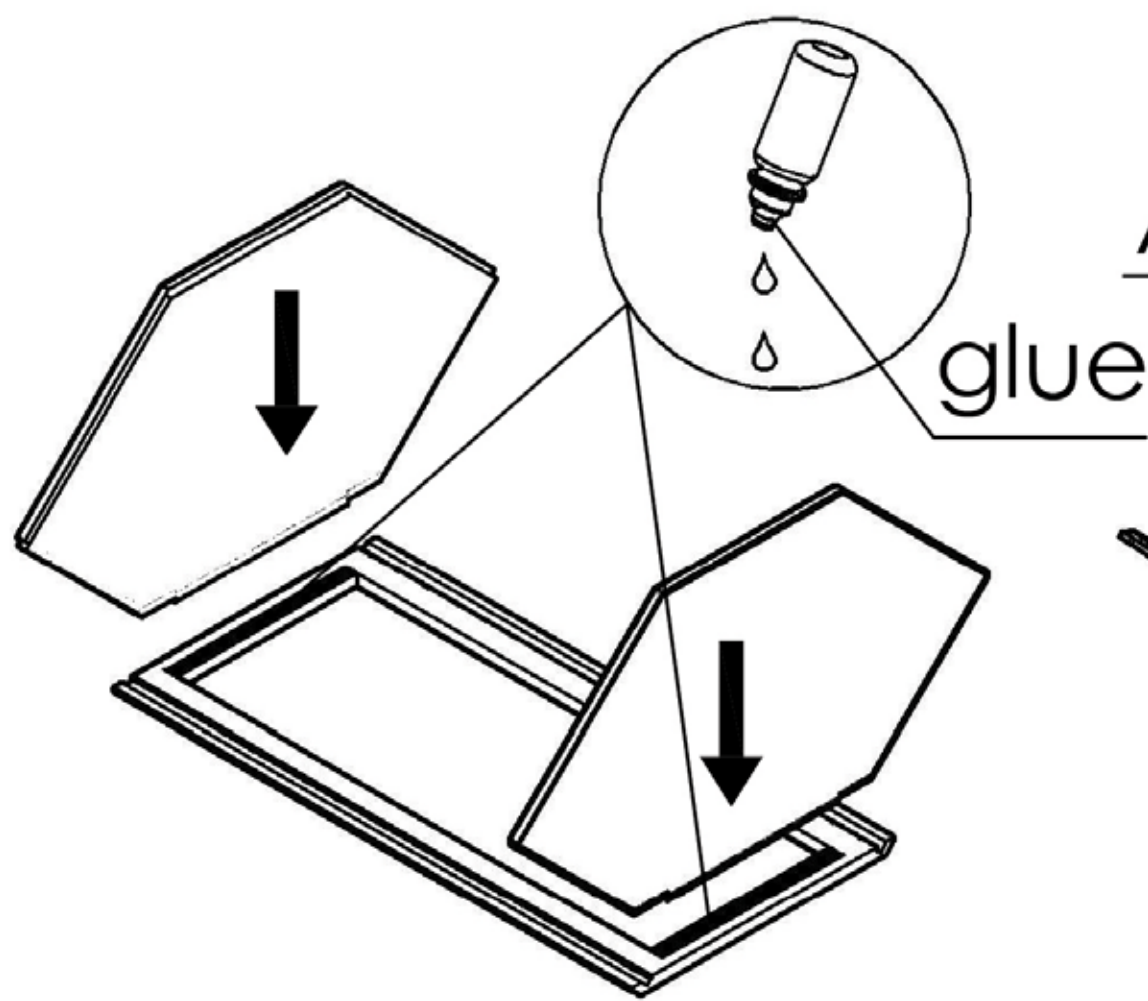

Assembly instructions

No	Picture	Specification	Qty	No	Picture	Specification	Qty
A		Screw $\varnothing 3 \times 1/2$"	24	E		135° Metal Clip	6
B		Screw $\varnothing 3 \times 5/8$"	4	F		Shelf Clip	24
C		Screw $\varnothing 4 \times 5/8$"	2	G		Hinges	2
D		Screw $\varnothing 4 \times 1 \frac{3}{16}$"	28	H		Bumper	2

step 1