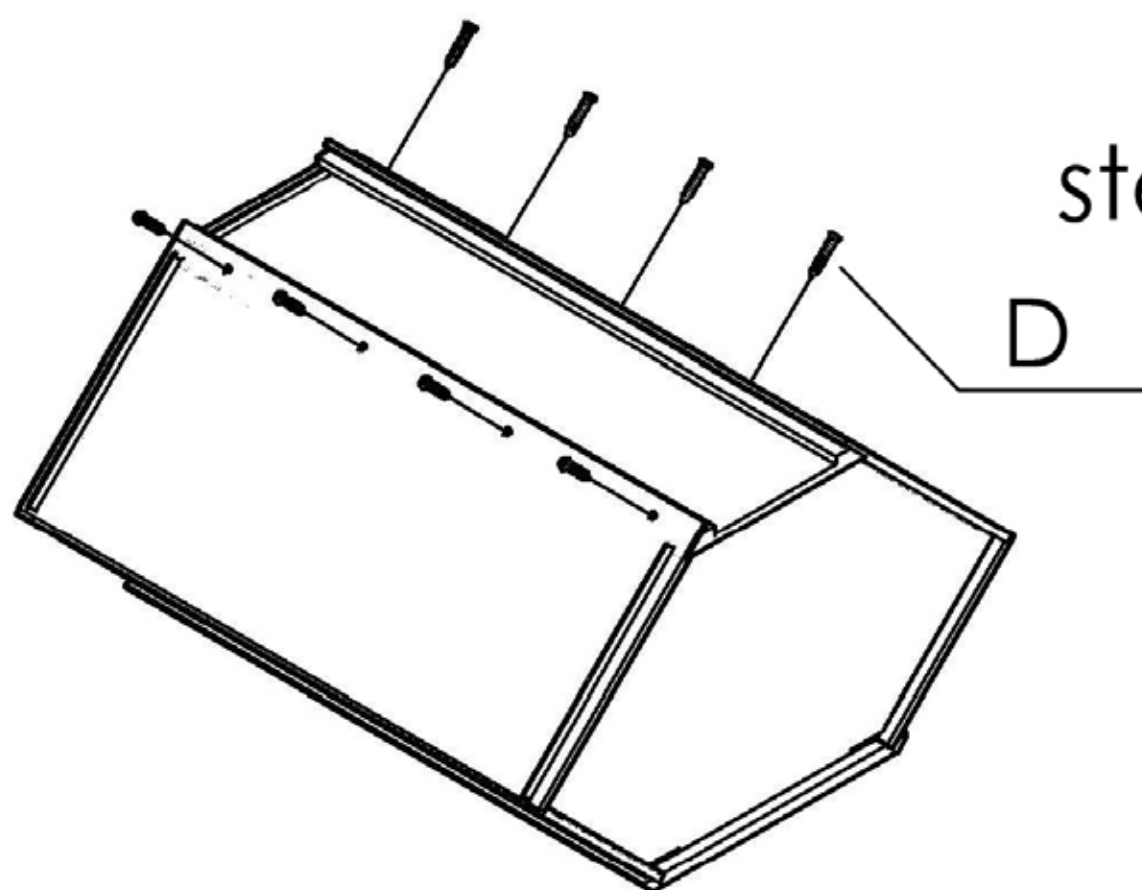

step 6

page 2 of 2

WDC2430 WDC2436 WDC273015 WDC273615
WOFDC2430GDFI WOFDC2436GDFI
WOFDC273015GDFI WOFDC273615GDFI