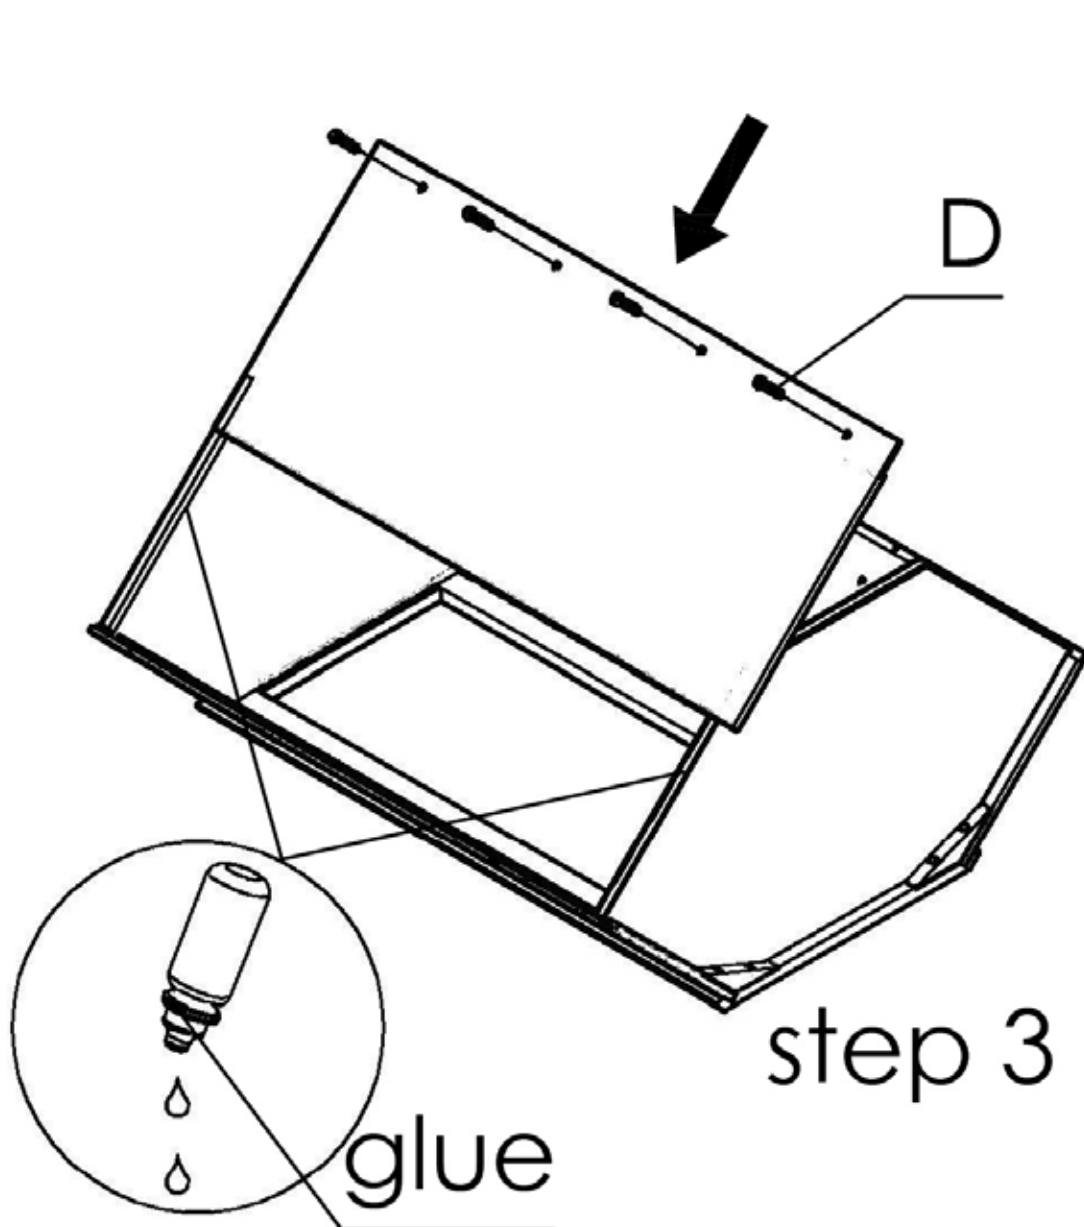

Assembly instructions

No	Picture	Specification	Qty	No	Picture	Specification	Qty
A		Screw $\varnothing 3 \times 1/2$"	24	E		135° Metal Clip	6
B		Screw $\varnothing 3 \times 5/8$"	4	F		Shelf Clip	24
C		Screw $\varnothing 4 \times 5/8$"	2	G		Hinges	2
D		Screw $\varnothing 4 \times 1 \frac{3}{16}$"	28	H		Bumper	2

step 3

page 1 of 2

WDC2430 WDC2436 WDC273015 WDC273615
WOFDC2430GDFI WOFDC2436GDFI
WOFDC273015GDFI WOFDC273615GDFI