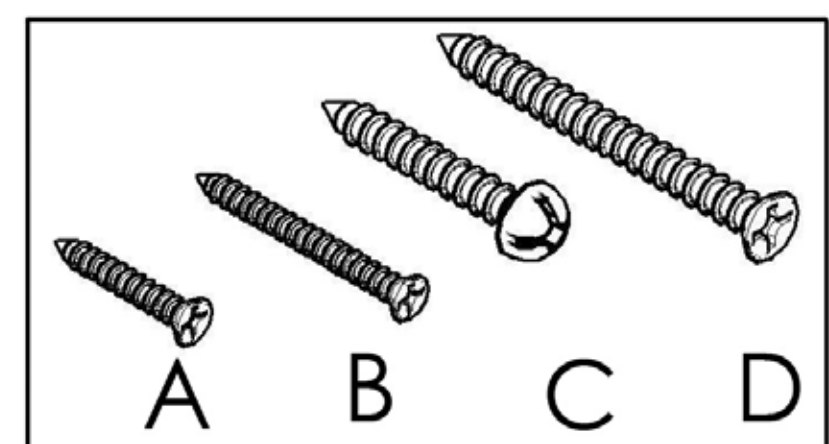

page 1 of 2

WDC2430 WDC2436 WDC273015 WDC273615
WOFDC2430GDFI WOFDC2436GDFI
WOFDC273015GDFI WOFDC273615GDFI