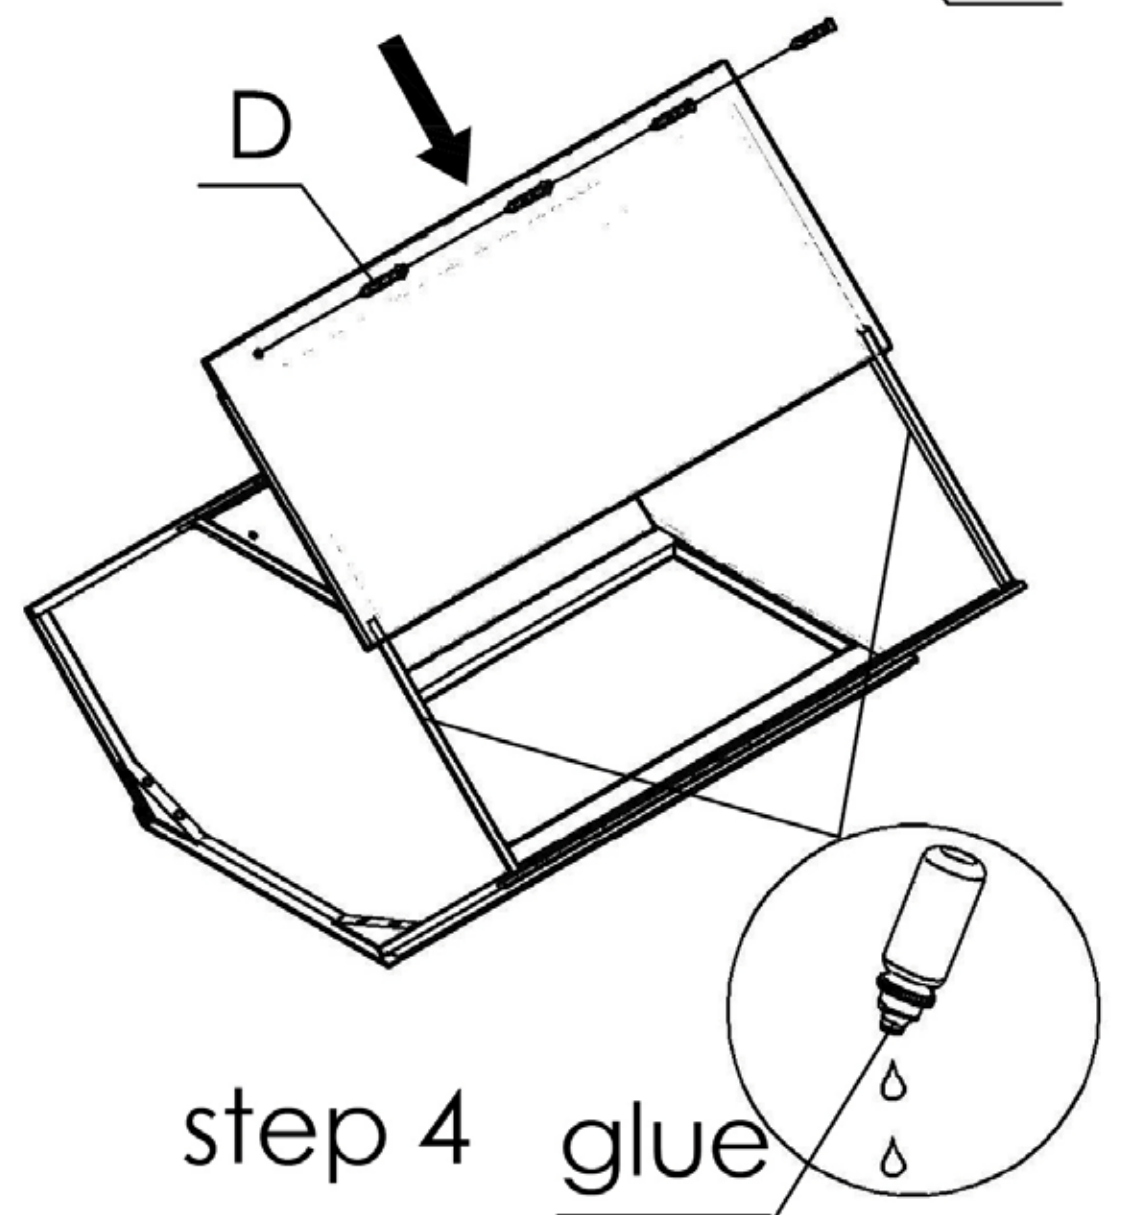

Assembly instructions

No	Picture	Specification	Qty	No	Picture	Specification	Qty
A		Screw $\varnothing 3 \times 1/2$"	24	E		135° Metal Clip	6
B		Screw $\varnothing 3 \times 5/8$"	4	F		Shelf Clip	24
C		Screw $\varnothing 4 \times 5/8$"	2	G		Hinges	2
D		Screw $\varnothing 4 \times 1 \frac{3}{16}$"	28	H		Bumper	2

step 4

page 1 of 2

WDC2430 WDC2436 WDC273015 WDC273615
WOFDC2430GDFI WOFDC2436GDFI
WOFDC273015GDFI WOFDC273615GDFI