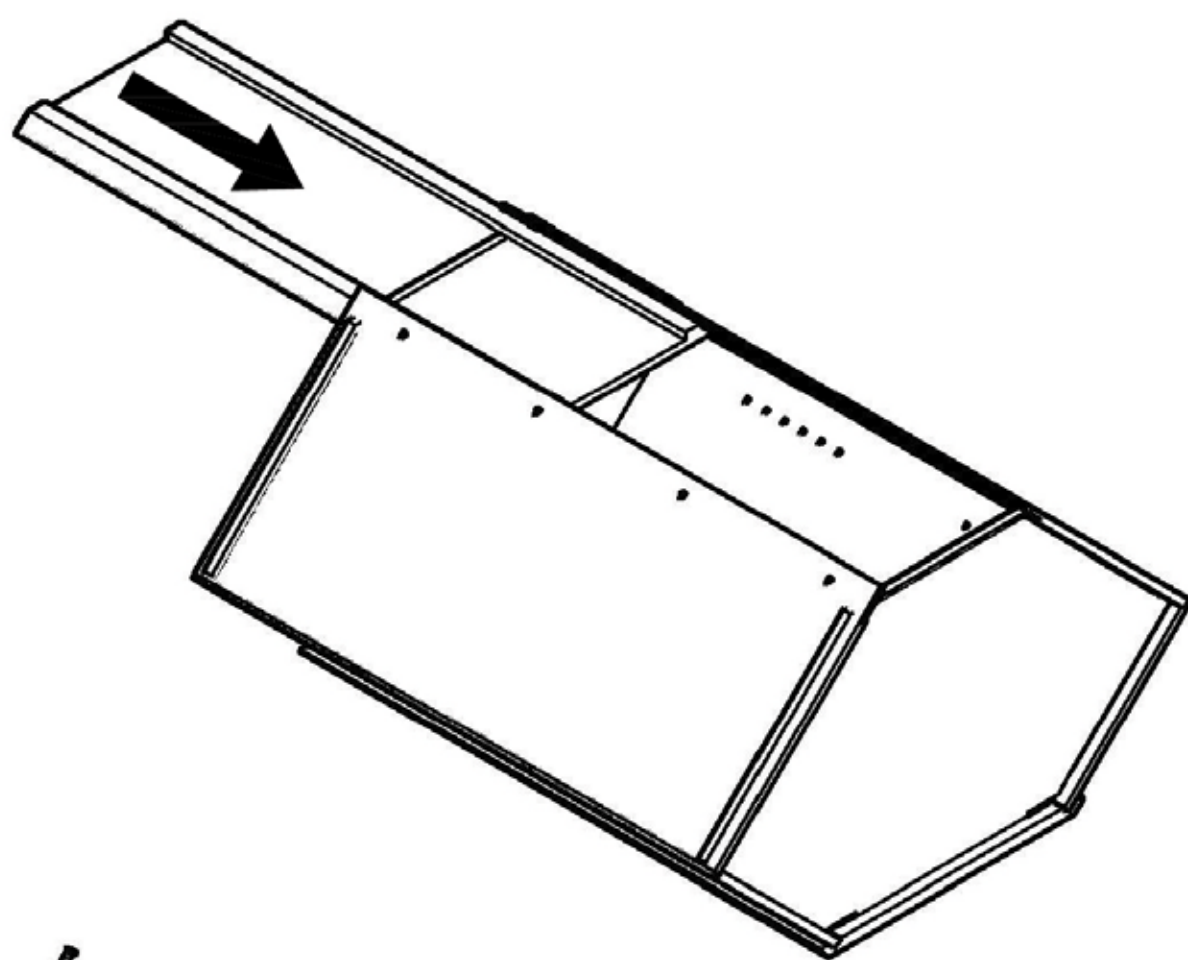

step 5

page 2 of 2

WDC2430 WDC2436 WDC273015 WDC273615
WOFDC2430GDFI WOFDC2436GDFI
WOFDC273015GDFI WOFDC273615GDFI