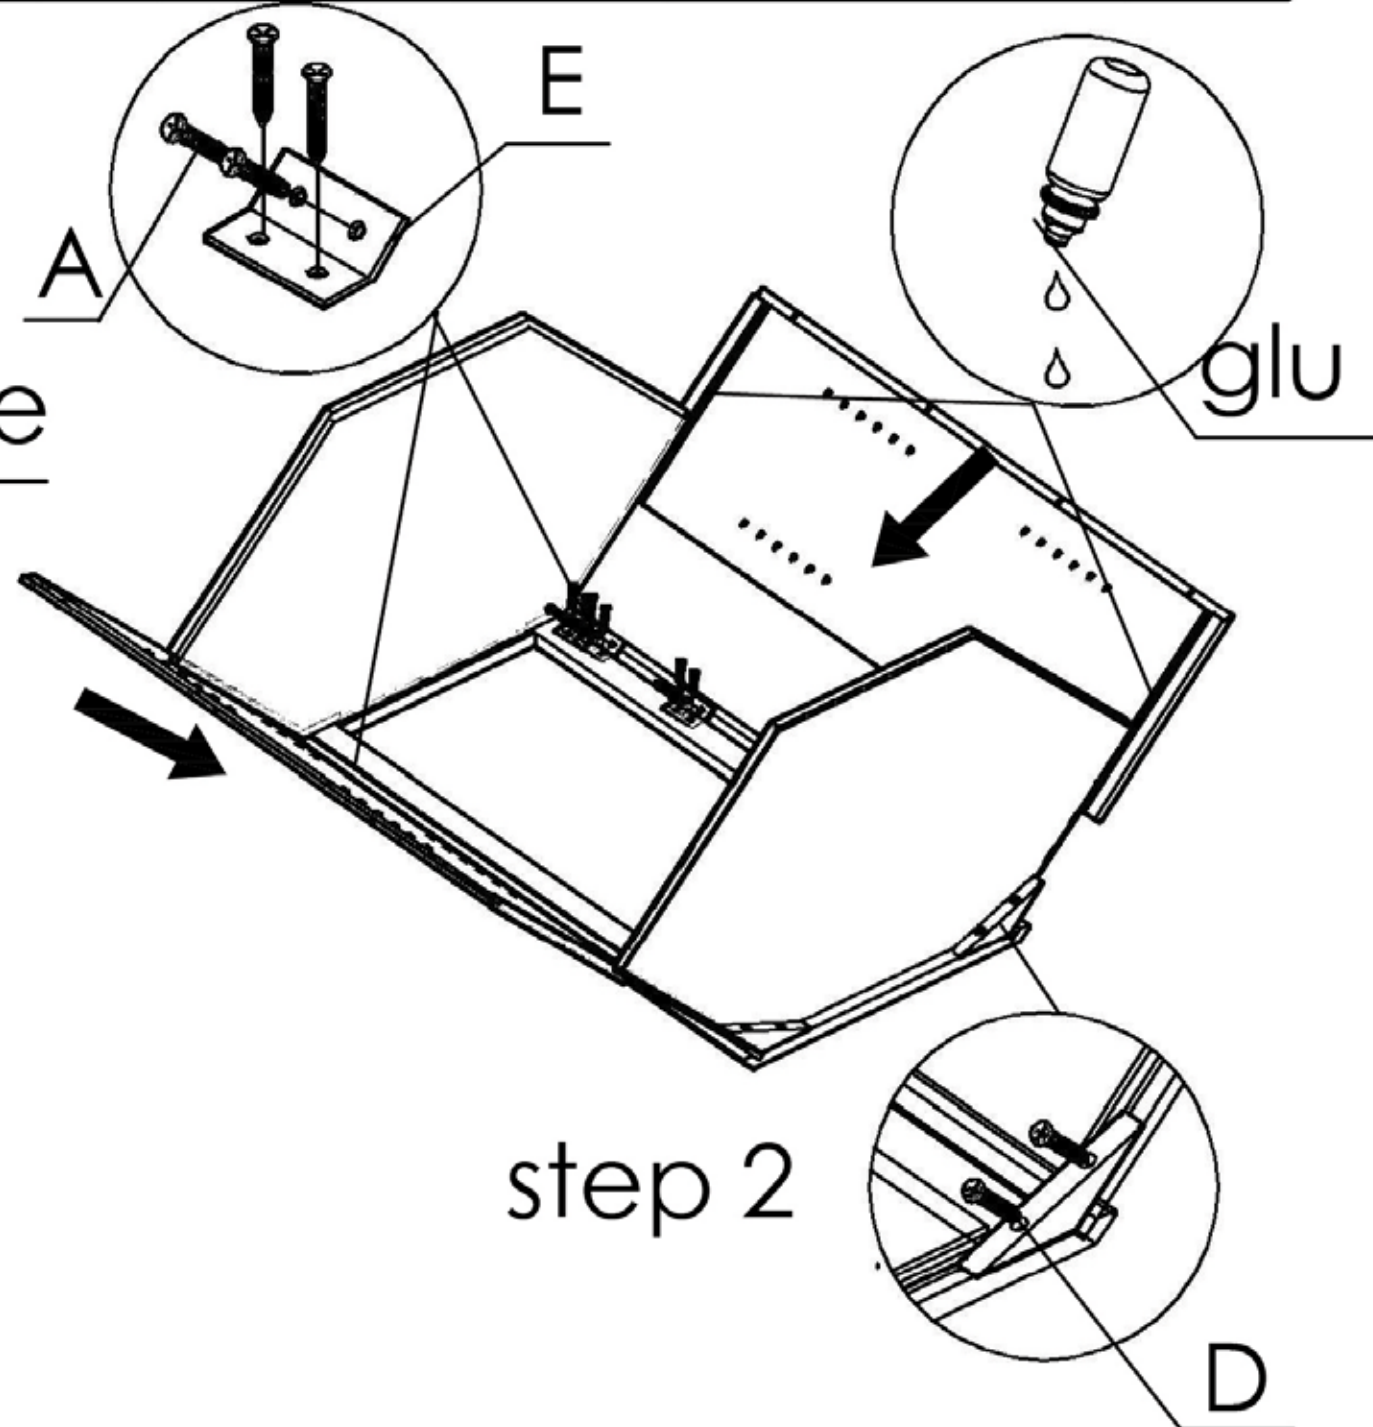

Assembly instructions

No	Picture	Specification	Qty	No	Picture	Specification	Qty
A		Screw $\varnothing 3 \times 1/2$"	24	E		135° Metal Clip	6
B		Screw $\varnothing 3 \times 5/8$"	4	F		Shelf Clip	24
C		Screw $\varnothing 4 \times 5/8$"	2	G		Hinges	2
D		Screw $\varnothing 4 \times 1 \frac{3}{16}$"	28	H		Bumper	2

step 2

page 1 of 2

WDC2430 WDC2436 WDC273015 WDC273615
WOFDC2430GDFI WOFDC2436GDFI
WOFDC273015GDFI WOFDC273615GDFI