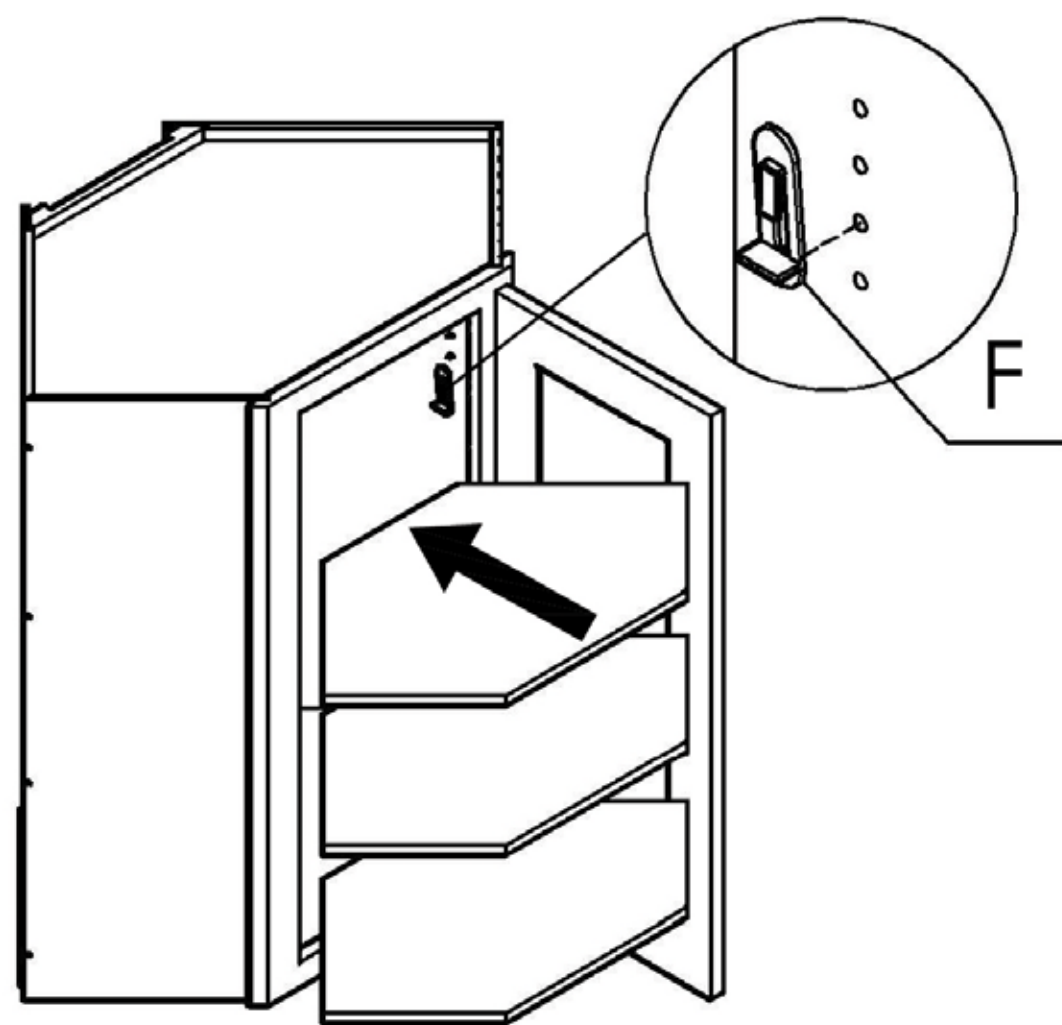

step 7

page 2 of 2

WDC2430 WDC2436 WDC273015 WDC273615
WOFDC2430GDFI WOFDC2436GDFI
WOFDC273015GDFI WOFDC273615GDFI