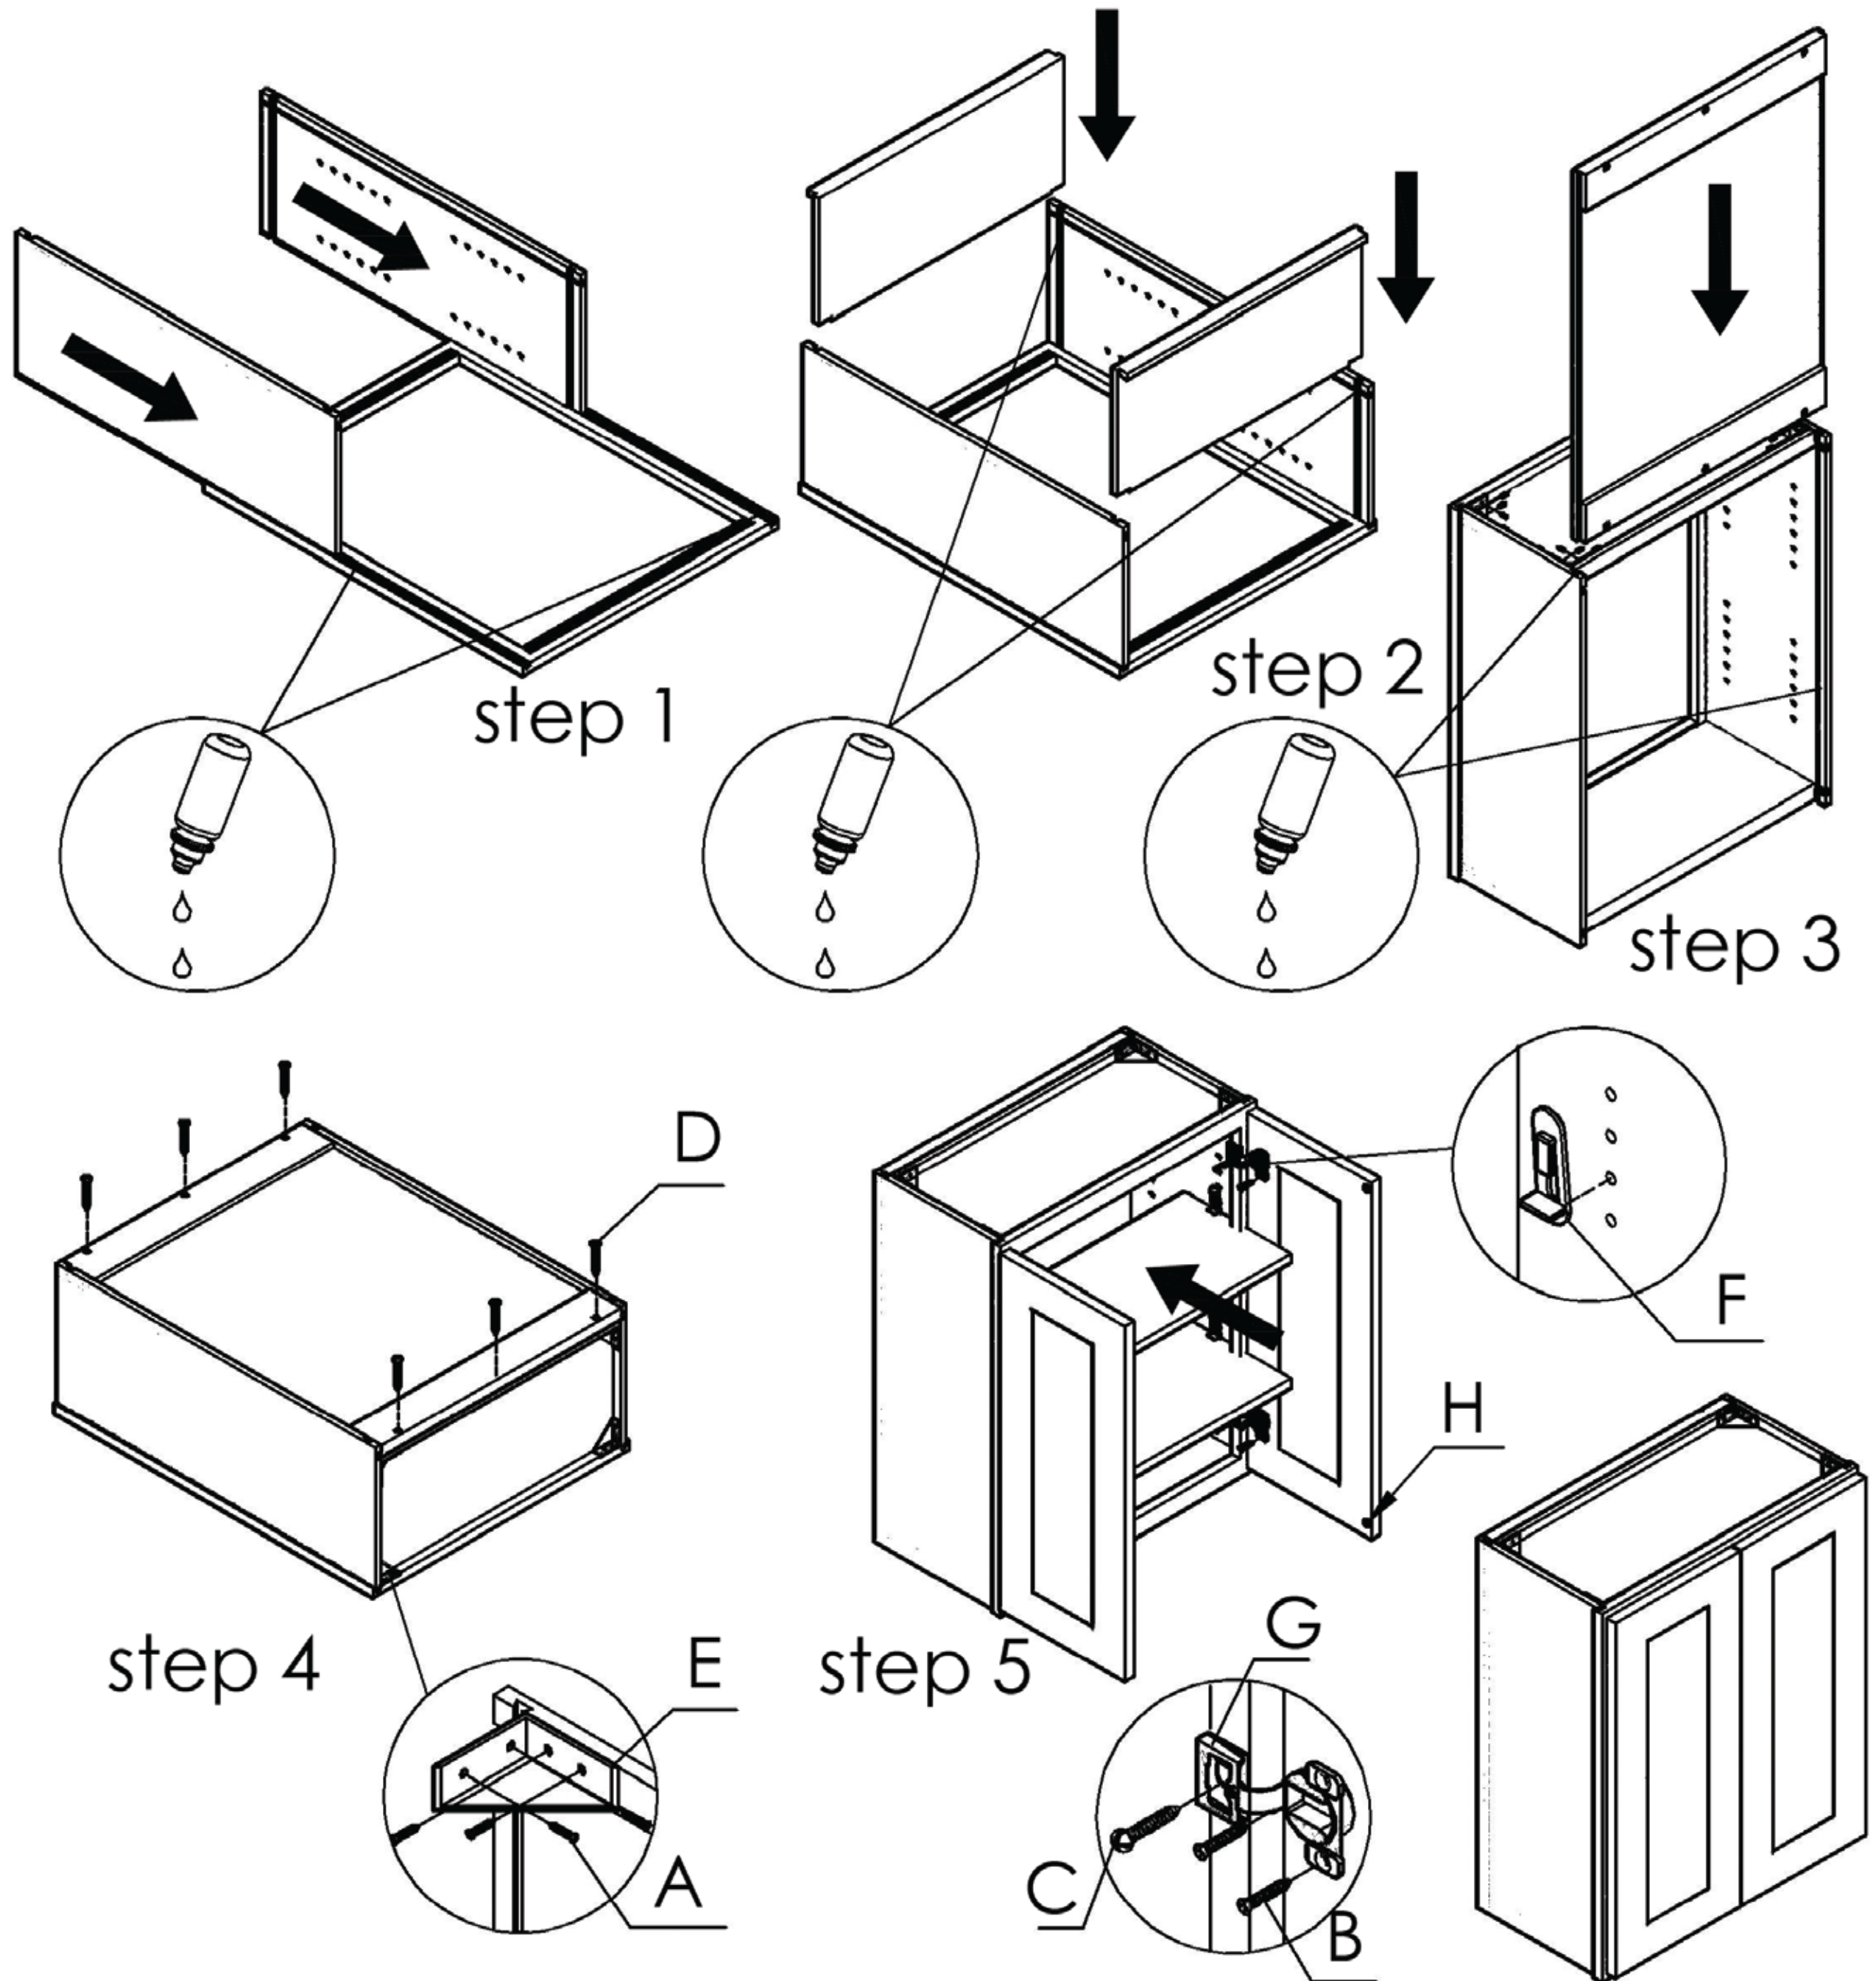

Part List

W3030 WM3030GDFI WOF3030GDFI

Unit: inch

No	Picture	Specification	Qty
A		Screw $\varnothing 3 \times 1/2$ "	32
B		Screw $\varnothing 3 \times 5/8$ "	8
C		Screw $\varnothing 4 \times 5/8$ "	4
D		Screw $\varnothing 4 \times 1 \frac{3}{16}$ "	6
E		Corner Bracket	8
F		Shelf Clip	8
G		Hinges	4
H		Bumper	4

<p>1</p>  <p>Left Door</p>	<p>2</p>  <p>Right Door</p>	<p>3</p>  <p>Face Frame</p>
<p>4</p>  <p>Left Side Panel</p>	<p>5</p>  <p>Right Side Panel</p>	<p>6</p>  <p>Top Panel</p>
<p>7</p>  <p>Bottom Panel</p>	<p>8</p>  <p>Back Panel</p>	<p>9</p>  <p>Shelf</p>
 <p>A B C D</p>		

Assembly instructions

No	Picture	Specification	Qty	No	Picture	Specification	Qty
A		Screw $\varnothing 3 \times 1/2$ "	32	E		Corner Bracket	8
B		Screw $\varnothing 3 \times 5/8$ "	8	F		Shelf Clip	8
C		Screw $\varnothing 4 \times 5/8$ "	4	G		Hinges	4
D		Screw $\varnothing 4 \times 1 \frac{3}{16}$ "	6	H		Bumper	4